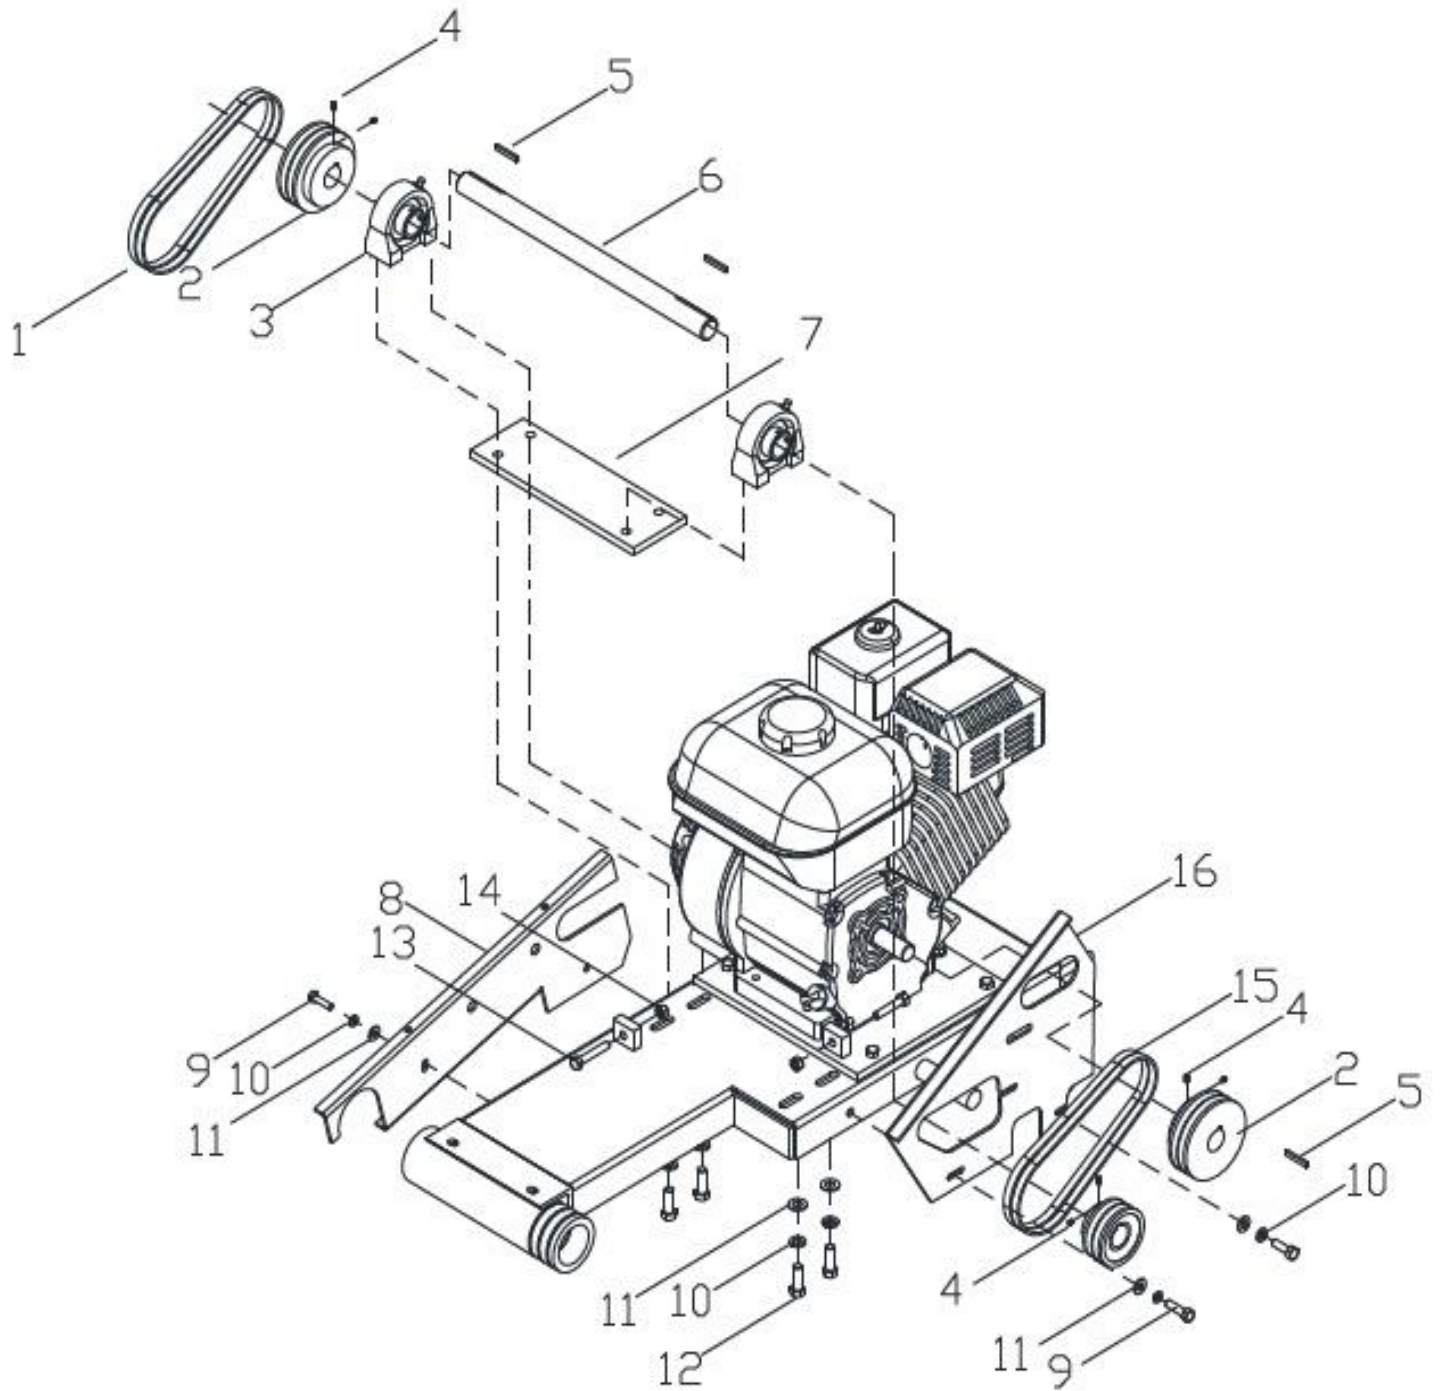

JACKSHAFT ASSEY

JACKSHAFT ASSEY				
ITEM	SKU #	PART #	DESCRIPTION	BBS20
1	0414BN01JF	04143VX375	BELT-V 3VX375 SPINDLE - 04143VX375	2
2	POCR2581002R	0414CR01JF	JACKSHAFT & 13 HP ENGINE PULLEY 2-5/8" O.D. CAL 1", BBS20 (GASOLINE ONLY)	3
3	0414CH01JF		PILLOW BLOCK, 1"	2
4	OPFR014014		SET SCREW, 1/4"	6
5	0414CC01JF		KEY SQUARE 1/4" X 1-1/4"	3
6	0414CR02JF		BBS20 JACKSHAFT 1" X 15-1/8"	1
7	0414PL01JF		BBS20 SUPPORT PLATE, JACKSHAFT	1
8	0414LA01GB		BBS20 MOUNTING BRACKET, BELT GUARD	1
9	TOCD038100	C138	HEX BOLT 3/8 X 1 - C138	4
10	RNRX038GAL	T113	LOCK WASHER 3/8 T113 - C144 -176230	8
11	RNPX038GAL	T112	PLAIN WASHER 3/8" - T112 - C139 - 174986 - 701032	8
12	TOCD038114	226220	HEX BOLT HD, 3/8 X 1-1/4 HX GR5 - 226220 - 134990	4
13	TOCD038400		HEX BOLT HD, 1/4" X 4"	2
14	TCCS038GAL	T114	HEX LOCK NUT 3/8" - 227830 - T114 - C142	2
15	0414BN02JF	3VX250	BELT-V 3VX250 DRIVE	2
16	0414LA02GB		BELT GUARD MOUNT	1

STEP PEDAL ASSEY