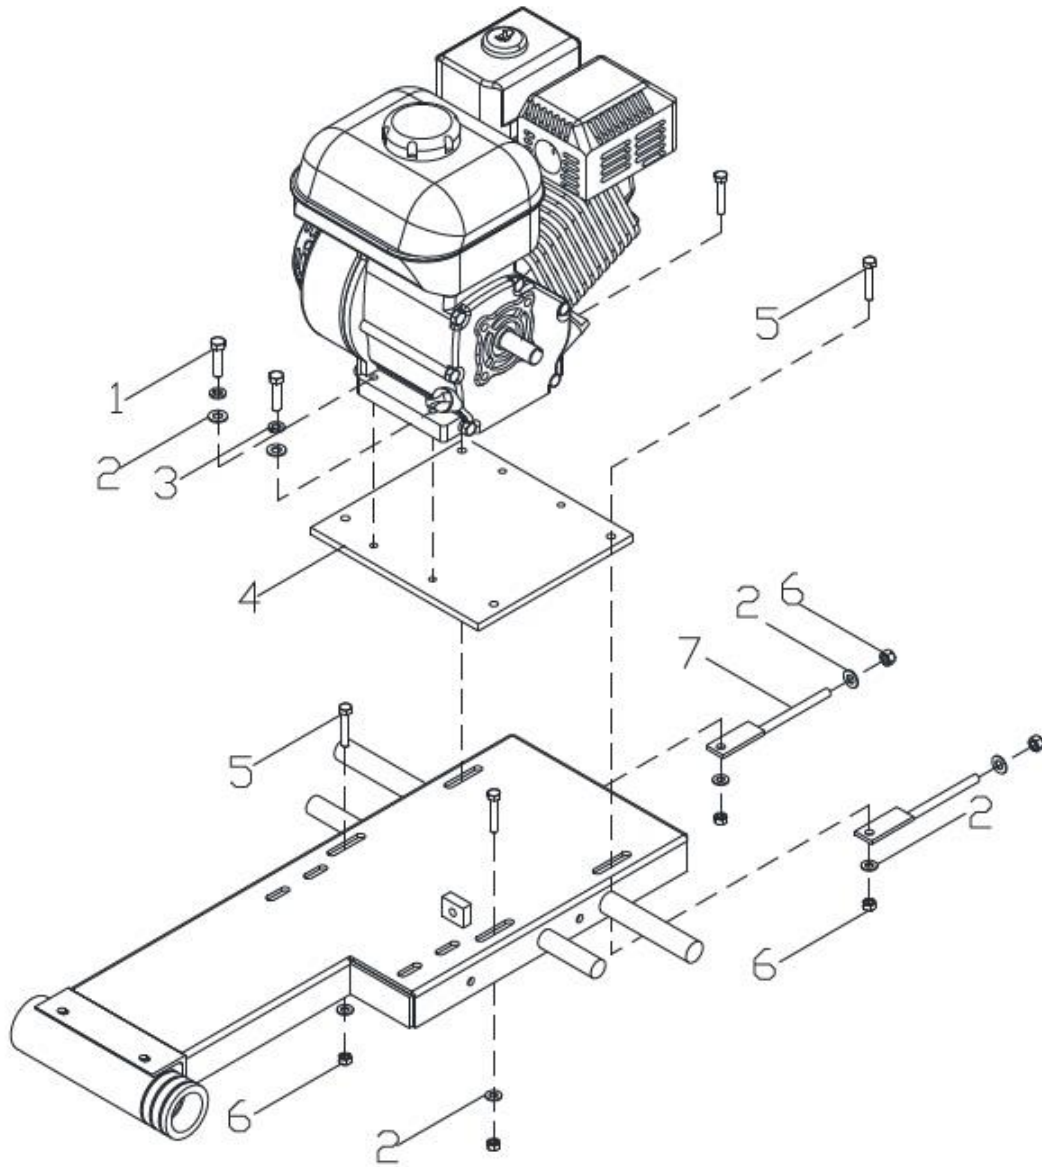

# CART ASSEMBLY

CART ASSEY				
ITEM	SKU #	PART #	DESCRIPTION	BBS20
1	TOCD056134		HEX BOLT HD, 5/16" X 1-3/4" - 119810	4
2	RNPX056GAL		PLAIN WASHER, 5/16 ID X 3/4 OD FL ZP - 174990	16
3	TCCS056GAL	T148	HEX LOCK NUT 5/16" - T148 - 227821	4
4	0414NY01CR		BBS20 1-1/4" STEEL BALL BEARING WHEEL D-1796	4
5	0414HN01CR		RUBBER V-RIB (15" X 12")	1
6	0414HN02CR		RUBBER V-RIB (6-3/4" X 12")	1
7	0414MD01CR		BBS20 CART WOOD INSERT	1
8	0414CO01CR		BBS20 CONVEYOR CART	1
9	0414CO01EF		BBS20 CART CONVEYOR ASSEMBLY W/ WHEELS	1

# CUTTING TRAY ASSEY

TRAY ASSEY				
ITEM	SKU #	PART #	DESCRIPTION	BBS20
1	TOCD014100		HEX BOLT 1/4 X 1" NC	5
2	0414HN01CA		BBS20 SPLASH CURTAIN	1
3	0414SO01CA		BBS20 SPLASH CURTAIN SUPPORT	1
4	RNPX014GAL		PLAIN WASHER 1/4" (GALVANIZED)	5
5	TCCS014GAL	T159	LOCK NUT, 1/4 NC - T159	5
6	0414LA01CA		BBS20 9/16" GUARD BLADE WRENCH	1
7	0414RF01CA	37036704	DRAIN EXPANSION PLUG 2" (37036704)	1

# ENGINE MOUNT ASSEY

ENGINE MOUNT ASSEY				
ITEM	SKU #	PART #	DESCRIPTION	BBS20
1	TOCD038112	T176	HEX BOLT 3/8" X 1-1/2" - T176 - C141 - 226230	4
2	RNPX038GAL	T112	PLAIN WASHER 3/8" - T112 - C139 - 174986 - 701032	10
3	RNRX038GAL	T113	LOCK WASHER 3/8 T113 - C144 -176230	4
4	0414PL01BM		BBS20 ENGINE MOUNT PLATE	1
5	TOCD038134	226240	HEX BOLT HD, 3/8 X 1-3/4 - 226240	4
6	TCCS038GAL	T114	HEX LOCK NUT 3/8" - 227830 - T114 - C142	6
7	0414CO01BM		BBS20 BELT TIGHTENER	2