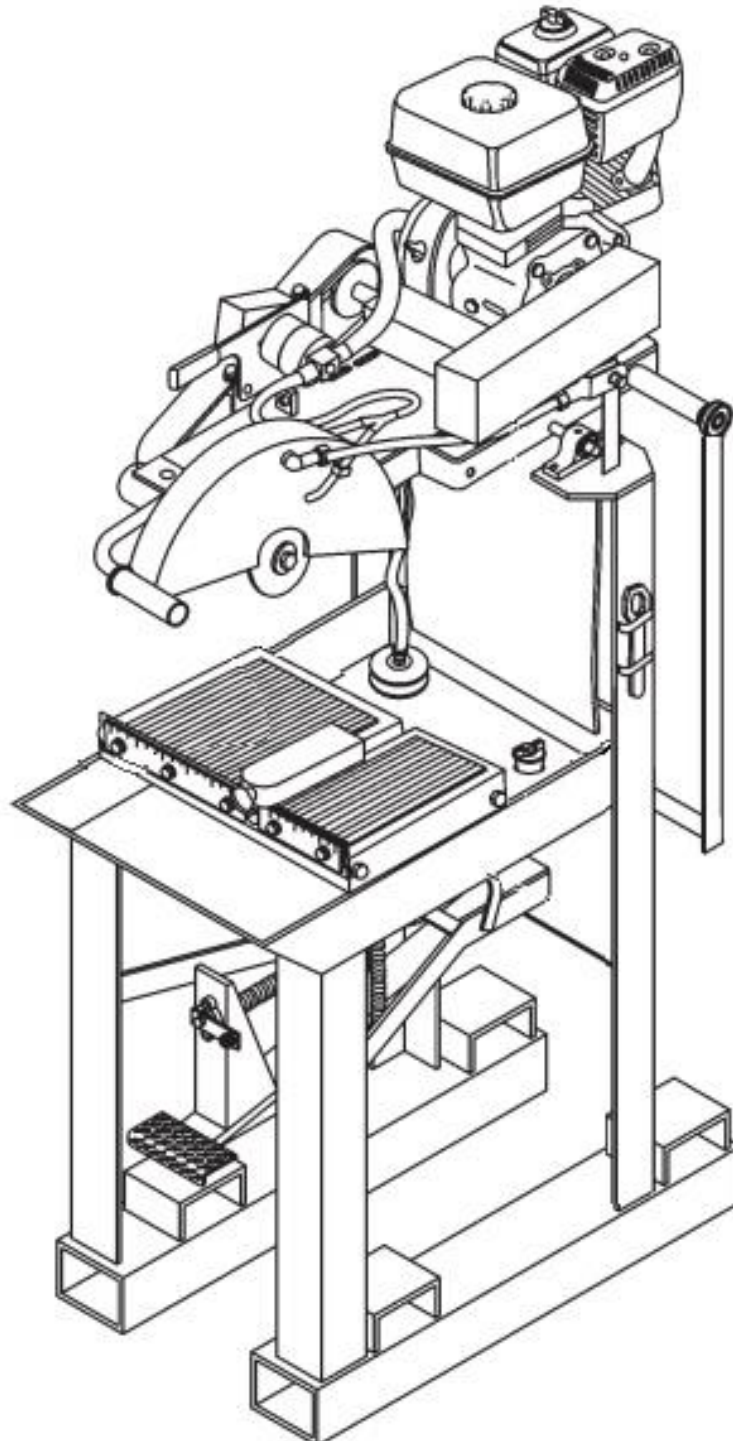

## PARTS BREAKDOWN

# CART ASSEMBLY

CART ASSEY				
ITEM	SKU #	PART #	DESCRIPTION	BBS20
1	TOCD056134		HEX BOLT HD, 5/16" X 1-3/4" - 119810	4
2	RNPX056GAL		PLAIN WASHER, 5/16 ID X 3/4 OD FL ZP - 174990	16
3	TCCS056GAL	T148	HEX LOCK NUT 5/16" - T148 - 227821	4
4	0414NY01CR		BBS20 1-1/4" STEEL BALL BEARING WHEEL D-1796	4
5	0414HN01CR		RUBBER V-RIB (15" X 12")	1
6	0414HN02CR		RUBBER V-RIB (6-3/4" X 12")	1
7	0414MD01CR		BBS20 CART WOOD INSERT	1
8	0414CO01CR		BBS20 CONVEYOR CART	1
9	0414CO01EF		BBS20 CART CONVEYOR ASSEMBLY W/ WHEELS	1

# CUTTING TRAY ASSEY

TRAY ASSEY				
ITEM	SKU #	PART #	DESCRIPTION	BBS20
1	TOCD014100		HEX BOLT 1/4 X 1" NC	5
2	0414HN01CA		BBS20 SPLASH CURTAIN	1
3	0414SO01CA		BBS20 SPLASH CURTAIN SUPPORT	1
4	RNPX014GAL		PLAIN WASHER 1/4" (GALVANIZED)	5
5	TCCS014GAL	T159	LOCK NUT, 1/4 NC - T159	5
6	0414LA01CA		BBS20 9/16" GUARD BLADE WRENCH	1
7	0414RF01CA	37036704	DRAIN EXPANSION PLUG 2" (37036704)	1

# ENGINE MOUNT ASSEY

ENGINE MOUNT ASSEY				
ITEM	SKU #	PART #	DESCRIPTION	BBS20
1	TOCD038112	T176	HEX BOLT 3/8" X 1-1/2" - T176 - C141 - 226230	4
2	RNPX038GAL	T112	PLAIN WASHER 3/8" - T112 - C139 - 174986 - 701032	10
3	RNRX038GAL	T113	LOCK WASHER 3/8 T113 - C144 -176230	4
4	0414PL01BM		BBS20 ENGINE MOUNT PLATE	1
5	TOCD038134	226240	HEX BOLT HD, 3/8 X 1-3/4 - 226240	4
6	TCCS038GAL	T114	HEX LOCK NUT 3/8" - 227830 - T114 - C142	6
7	0414CO01BM		BBS20 BELT TIGHTENER	2