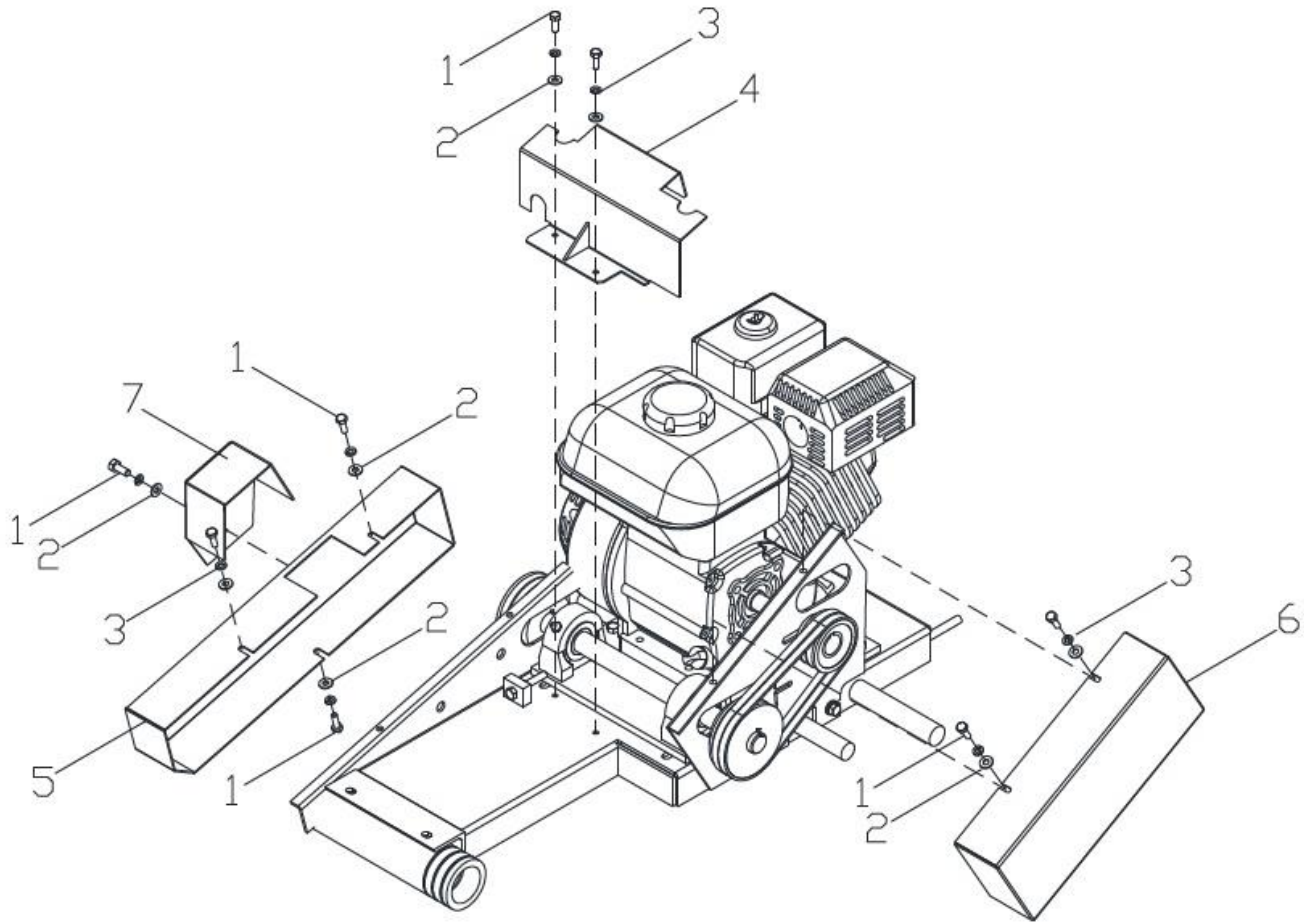

ENGINE BELTS & JACKSHAFT COVER ASSEY

ENGINE/BELTS COVER ASSEY				
ITEM	SKU #	PART #	DESCRIPTION	BBS20
1	TOCD036034		HEX BOLT 3/16" X 3/4"	8
2	RNPX036GAL		PLAIN WASHER, 3/16"	8
3	RNRX036GAL		LOCK WASHER, 3/16"	8
4	0414LA01JF		BBS20 JACKSHAFT COVER GUARD W/FITTINGS OPENING	1
5	0414LA03GB		BBS20 WATER PUMP BELT GUARD, LEFT SIDE	1
6	0414LA04GB		BBS20 ENGINE & JACKSHAFT GUARD, RIGHT SIDE	1
7	0414LA05GB		BBS20 COVER, WATER PUMP	1