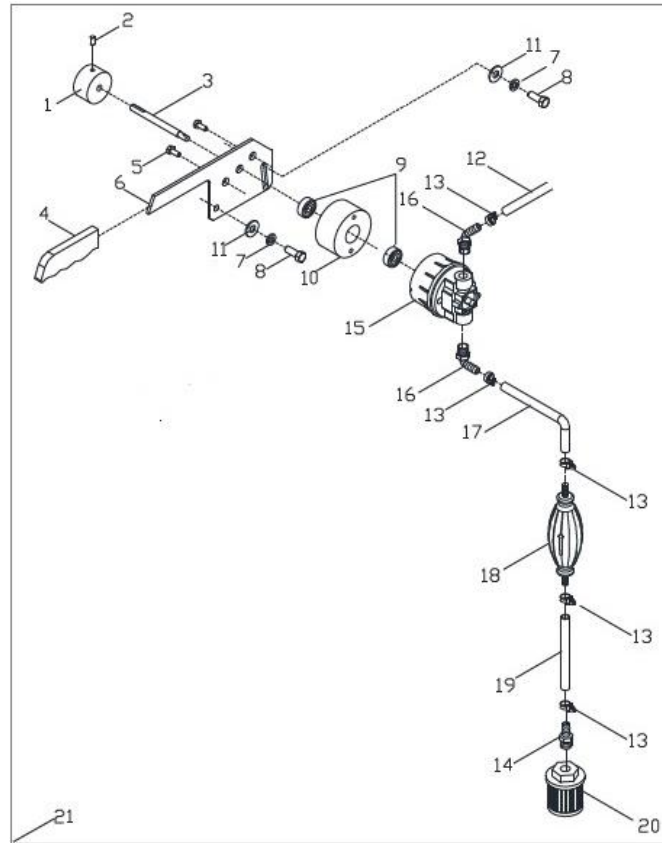

WATER PUMP (GAS MODEL) ASSEY

ENGINE WATER PUMP ASSEY				
ITEM	SKU #	PART #	DESCRIPTION	BBS20
1	0414FA01SA	POCA200038	BBS20 ALUMINUM WATER PUMP PULLEY 2" (POCA200038)	1
2	0414RF01SA		SCREW, SHS 1/4"-20 X 1/2"	4
3	0414RF02SA		BBS20 SHAFT PUMP	1
4	0414RF03SA		GRIP, PUMP HANDLE	1
5	0414RF04SA		SCREW, RHM 1/4"-20 X 5/8"	2
6	0414RF05SA		BRACKET, PUMP MOUNTING	1
7	0414RF06SA		WASHER LOCK, 3/8"	2
8	0414RF07SA		SCREW, HHC 3/8"-16 X 1"	2
9	0414RF08SA		BEARING, BALL	2
10	0414RF09SA		CAP, WATER PUMP	1
11	0414RF10SA		WASHER, FLAT 3/8"	2
12	0414RF11SA		HOSE, BRAIDED PVC 3/8" X 5/8", WATER PUMP HEAD	1
13	0414RF12SA		HOSE CLAMP WATER PUMP, BBS20	4
14	0414RF13SA		FITTING, PLASTIC STR 6 BARB (2015 MODELS)	4
15	0414RF14SA		BASE, WATER PUMP	1
16	0414RF15SA		FITTING, PLASTIC 90 6 BARB	1
17	0414RF16SA		HOSE, BRAIDED PVC 3/8" X 5/8"	1
18	0414RF17SA		BULB, PRIMER	1
19	0414RF18SA		HOSE, BRAIDED PVC 3/8" X 5/8" STRAINER	1
20	0414RF19SA		STRAINER, INLET 3/8"	1
21	0414RF20SA	EE9585	BBS20 WATER PUMP KIT - EE9585	1