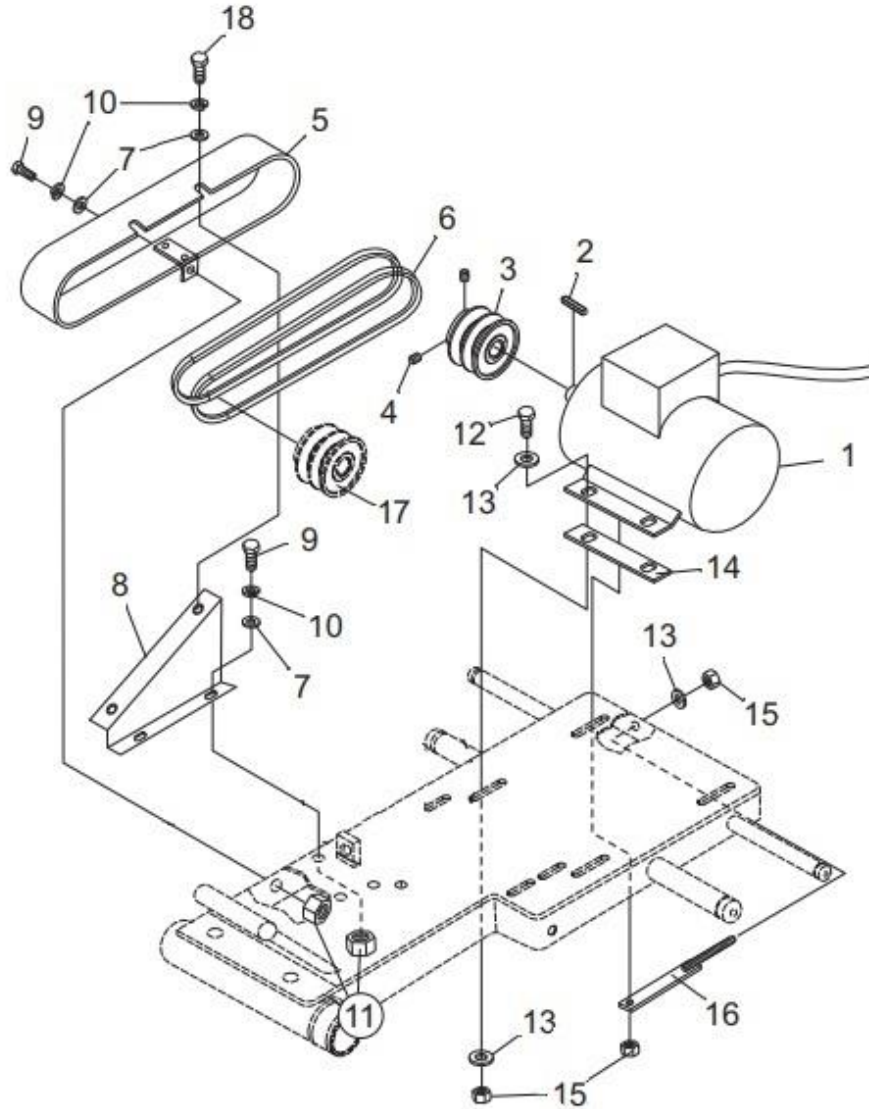

# CART ASSEMBLY

CART ASSEY				
ITEM	SKU #	PART #	DESCRIPTION	BBS20
1	TOCD056134		HEX BOLT HD, 5/16" X 1-3/4" - 119810	4
2	RNPX056GAL		PLAIN WASHER, 5/16 ID X 3/4 OD FL ZP - 174990	16
3	TCCS056GAL	T148	HEX LOCK NUT 5/16" - T148 - 227821	4
4	0414NY01CR		BBS20 1-1/4" STEEL BALL BEARING WHEEL D-1796	4
5	0414HN01CR		RUBBER V-RIB (15" X 12")	1
6	0414HN02CR		RUBBER V-RIB (6-3/4" X 12")	1
7	0414MD01CR		BBS20 CART WOOD INSERT	1
8	0414CO01CR		BBS20 CONVEYOR CART	1
9	0414CO01EF		BBS20 CART CONVEYOR ASSEMBLY W/ WHEELS	1

# CUTTING TRAY ASSEY

TRAY ASSEY				
ITEM	SKU #	PART #	DESCRIPTION	BBS20
1	TOCD014100		HEX BOLT 1/4 X 1" NC	5
2	0414HN01CA		BBS20 SPLASH CURTAIN	1
3	0414SO01CA		BBS20 SPLASH CURTAIN SUPPORT	1
4	RNPX014GAL		PLAIN WASHER 1/4" (GALVANIZED)	5
5	TCCS014GAL	T159	LOCK NUT, 1/4 NC - T159	5
6	0414LA01CA		BBS20 9/16" GUARD BLADE WRENCH	1
7	0414RF01CA	37036704	DRAIN EXPANSION PLUG 2" (37036704)	1

# ENGINE MOUNT ASSEY

ENGINE MOUNT ASSEY				
ITEM	SKU #	PART #	DESCRIPTION	BBS20
1	TOCD038112	T176	HEX BOLT 3/8" X 1-1/2" - T176 - C141 - 226230	4
2	RNPX038GAL	T112	PLAIN WASHER 3/8" - T112 - C139 - 174986 - 701032	10
3	RNRX038GAL	T113	LOCK WASHER 3/8 T113 - C144 -176230	4
4	0414PL01BM		BBS20 ENGINE MOUNT PLATE	1
5	TOCD038134	226240	HEX BOLT HD, 3/8 X 1-3/4 - 226240	4
6	TCCS038GAL	T114	HEX LOCK NUT 3/8" - 227830 - T114 - C142	6
7	0414CO01BM		BBS20 BELT TIGHTENER	2

## ENGINE BELTS & JACKSHAFT COVER ASSEY

ENGINE/BELTS COVER ASSEY				
ITEM	SKU #	PART #	DESCRIPTION	BBS20
1	TOCD036034		HEX BOLT 3/16" X 3/4"	8
2	RNPX036GAL		PLAIN WASHER, 3/16"	8
3	RNRX036GAL		LOCK WASHER, 3/16"	8
4	0414LA01JF		BBS20 JACKSHAFT COVER GUARD W/FITTINGS OPENING	1
5	0414LA03GB		BBS20 WATER PUMP BELT GUARD, LEFT SIDE	1
6	0414LA04GB		BBS20 ENGINE & JACKSHAFT GUARD, RIGHT SIDE	1
7	0414LA05GB		BBS20 COVER, WATER PUMP	1