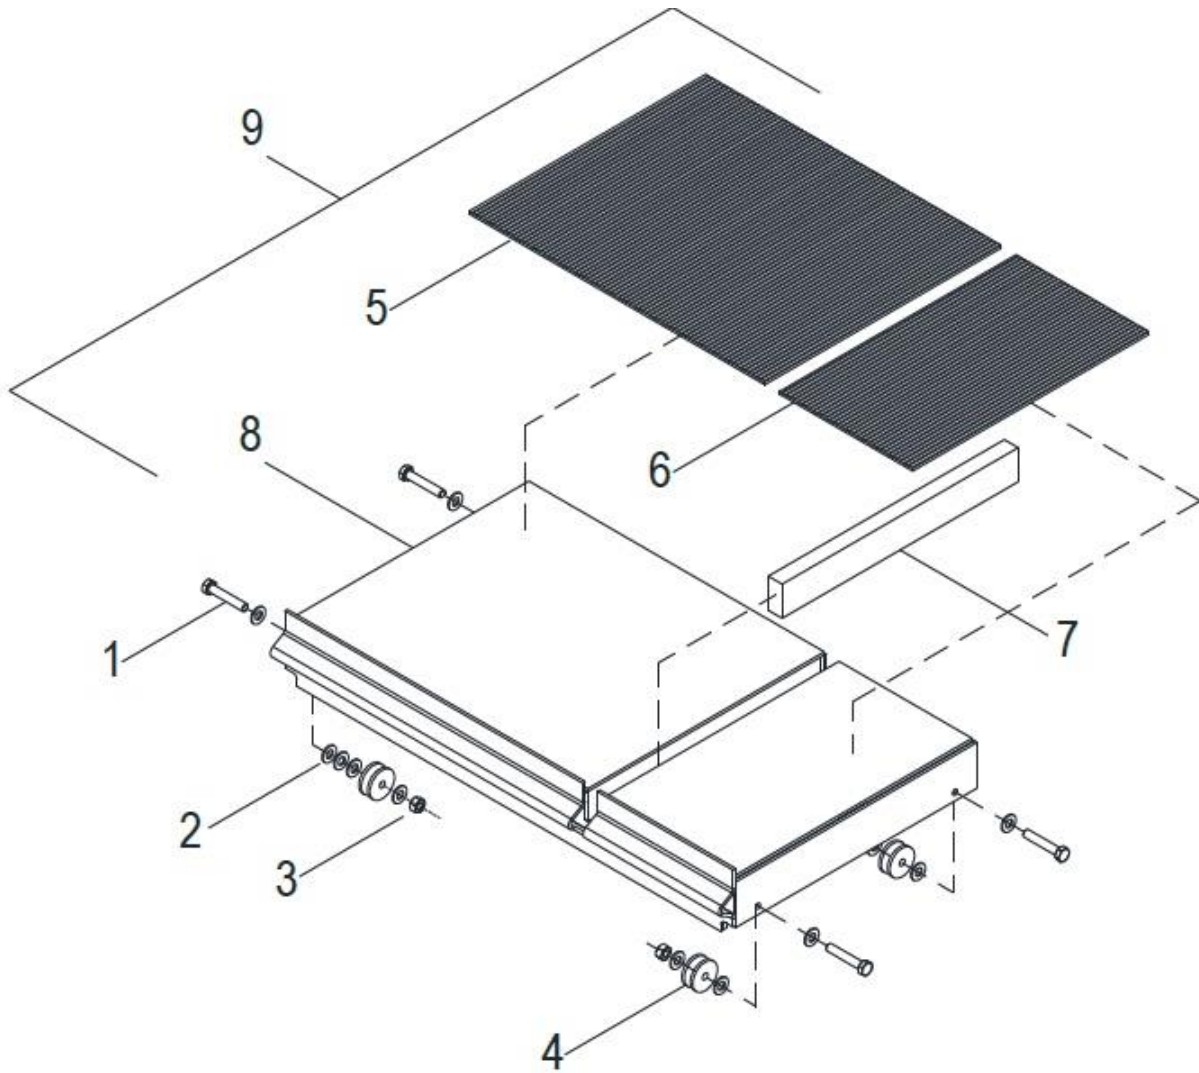

## PARTS BREAKDOWN

# CART ASSEMBLY

CART ASSEY				
ITEM	SKU #	PART #	DESCRIPTION	BBS20
1	TOCD056134		HEX BOLT HD, 5/16" X 1-3/4" - 119810	4
2	RNPX056GAL		PLAIN WASHER, 5/16 ID X 3/4 OD FL ZP - 174990	16
3	TCCS056GAL	T148	HEX LOCK NUT 5/16" - T148 - 227821	4
4	0414NY01CR		BBS20 1-1/4" STEEL BALL BEARING WHEEL D-1796	4
5	0414HN01CR		RUBBER V-RIB (15" X 12")	1
6	0414HN02CR		RUBBER V-RIB (6-3/4" X 12")	1
7	0414MD01CR		BBS20 CART WOOD INSERT	1
8	0414CO01CR		BBS20 CONVEYOR CART	1
9	0414CO01EF		BBS20 CART CONVEYOR ASSEMBLY W/ WHEELS	1