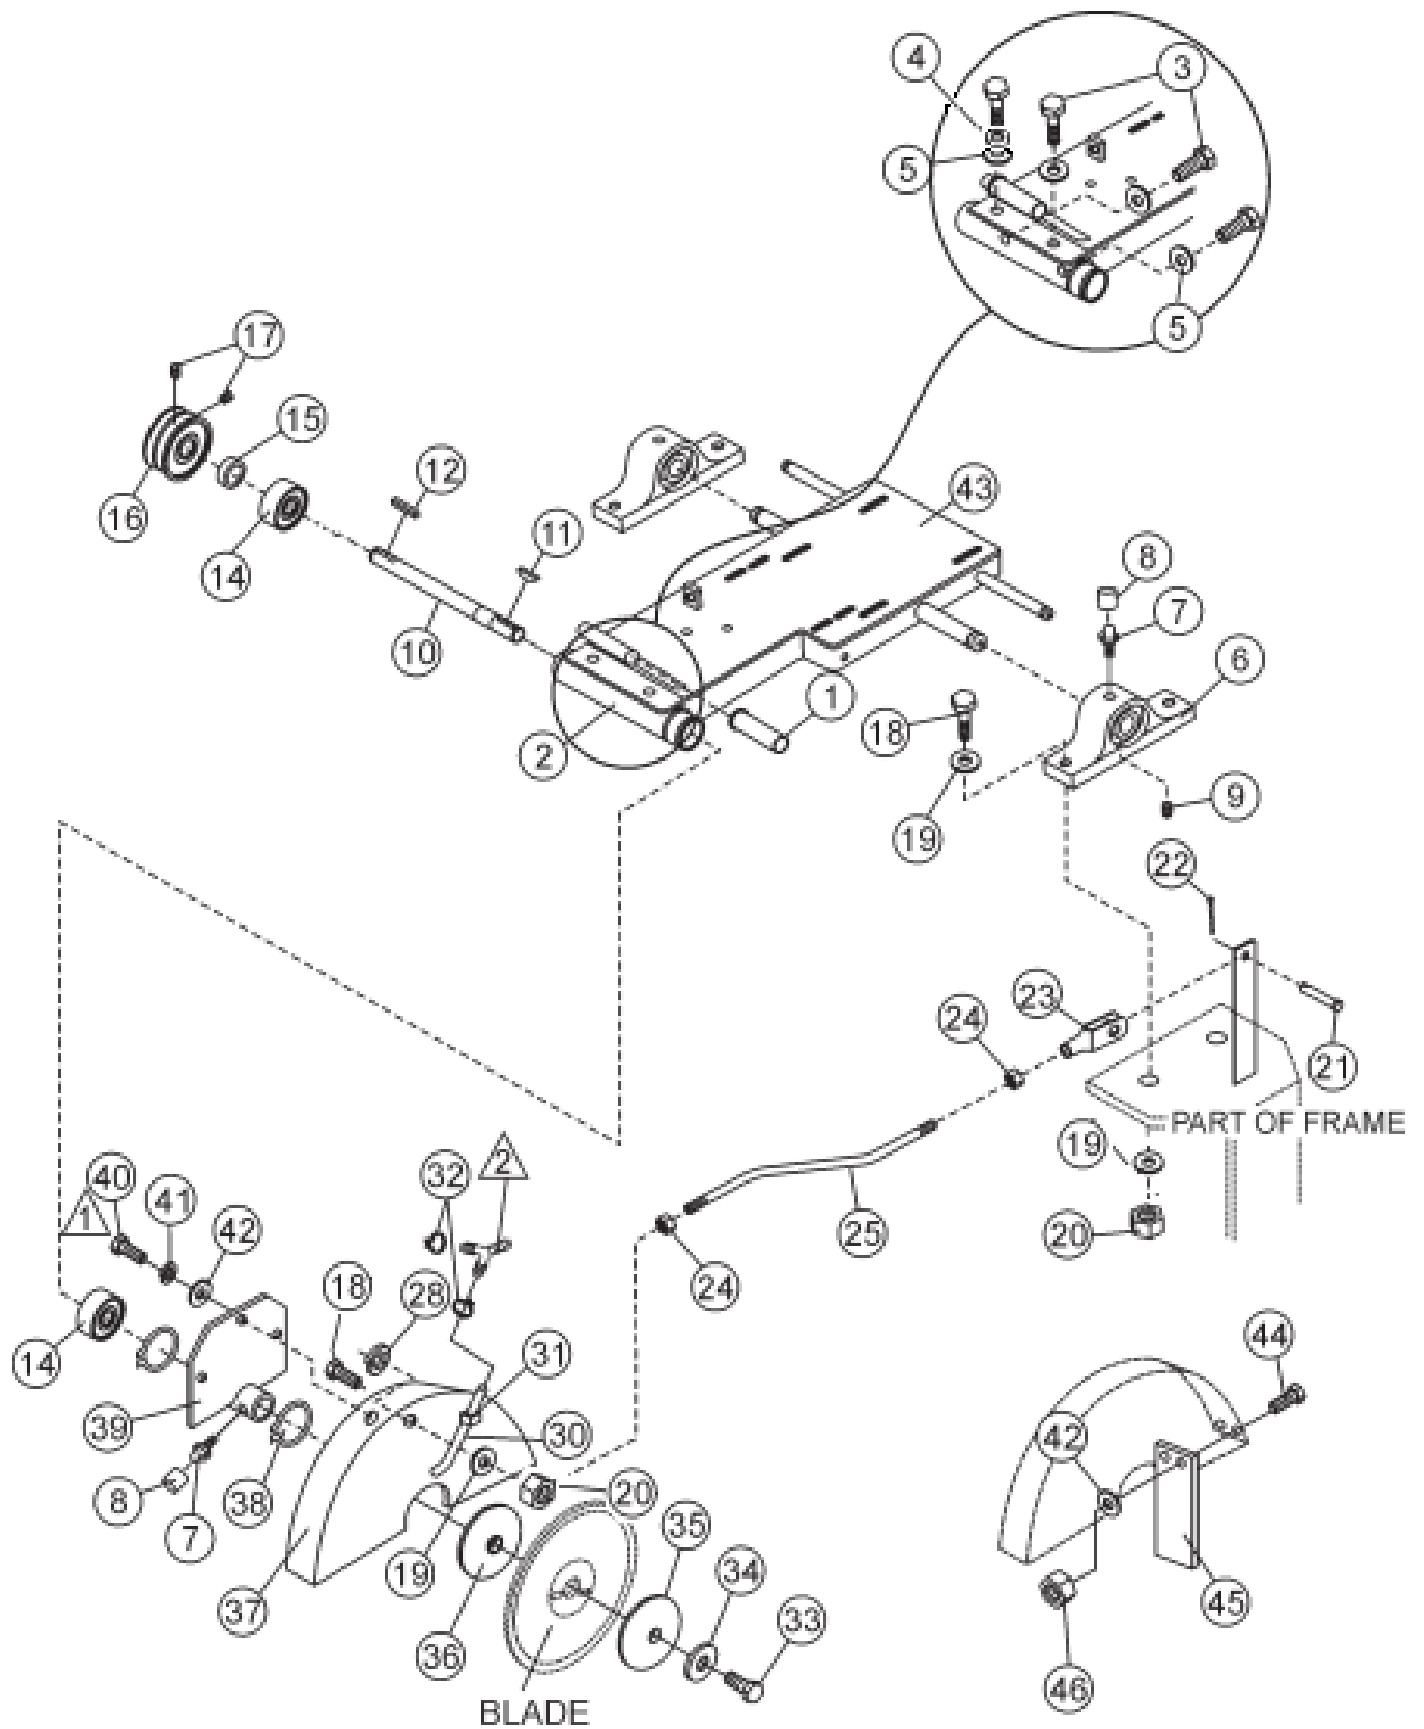

SPINDLE BLADE ASSEY

ENGINE SPINDLE BLADE ASSEY				
ITEM	SKU #	PART #	DESCRIPTION	BBS20
1	0000RF01RJ	T166	CONTROL & DUMPING HANDLE GRIPS - 139350 - T166	1
2	0414BH01CO		BBS20 TUBE SPINDLE ASSAY W/FITTING	1
3	TOCD056100	225980	HEX BOLT, 5/16-18 X 1 HX GR2 CP NC - 225980	4
4	RNRX056GAL	176220	SPRING WASHER, 5/16" - 176220	4
5	RNPX056GAL	174990	PLAIN WASHER, 5/16 ID X 3/4 OD FL ZP - 174990	4
6	0414CH01CO		PILLOW BLOCK, 1" (INCLUDES 7,8 Y 9)	2
7	0000GRH200	C155	FTG, GREASE ST 1/8 NPT - 110680 - C155	1
8	N/A		GREASE FITTING CAP, (INCLUDED ON 0000GRH200)	3
9	N/A		SET SCREW, PILLOW BLOCK (INCLUDED ON 0414CH01CO)	2
10	0414CR01CO		BBS20 SHAFT SPINDLE 3/4"	1
11	0414CC01CO		KEY 3/16 X 1"	1
12	0414CC02CO		KEY 3/16 X 1-1/4"	1
14	0414RF01CO	5204RS	BBS20 BEARING 5204RS	2
15	0414CR02CO		BBS20 JACKSHAFT SPACER 1/2"	1
16	POCR3180342R	0414CR03CO	PULLEY SPINDLE 3-1/8" O.D. CAL 3/4" GAS & ELECTRIC	1
17	OPFR014014		SET SCREW, 1/4"	2
18	TOCD038134	226240	HEX BOLT HD, 3/8 X 1-3/4 - 226240	5
19	RNPX038GAL	T112	PLAIN WASHER 3/8" - T112 - C139 - 174986 - 701032	5
20	TCCS038GAL	T114	HEX LOCK NUT 3/8" - 227830 - T114 - C142	5
21	0414CR04CO		PIN, CLEVIS 3/8 X 1-1/8 IN	1
22	CHA 316 2	T111	PIN COTTER, 3/16 X 2" - T111 - SC3116200GAL	1
23	0414RF01GD		CONNECTING ADJUSTABLE YOKE ROD	1
24	TCCN038GAL	T410	HEX NUT 3/8 NC - T410 - C142 - 227814	2
25	0414CR01GD		BBS20 BLADE GUARD TIE ROD	1
28	RNRX038GAL		LOCK WASHER, 3/8"	2
30	0414RF02GD		BLADE COOLER HOSE 1/4"	2
31	0414RF03GD		CLAMP HOSE, BLADE GUARD	2
32	0414RF04GD		CLAMP HOSE	2
33	TOFD038114		HEX BOLT, 3/8" x 1-1/4" NF	1
34	RNRX038GAL	T113	LOCK WASHER 3/8 T113 - C144 -176230	1
35	0414CR05CO		BBS20 OUTER FLANGE	1
36	0414CR06CO		BBS20 INNER FLANGE	1
37	0414CO01GD		BBS20 BLADE GUARD ASSAY	1
38	0414RF05GD		SNAP RING	2
39	0414CO02GD		BBS20 MOUNTING PLATE, BLADE GUARD	1
40	TOCD014112		HEX BOLT 1/4" X 1-1/2"	3
41	RNRX014GAL		LOCK WASHER, 1/4"	3
42	RNPX014GAL		PLAIN WASHER 1/4" (GALVANIZED)	5
43	0414CO02BM		BBS20 MOTOR PLATE ASSAY W/WELDED HANDLE & GRIP	1
44	TOCD014100		HEX BOLT 1/4 X 1" NC	2
45	0414HN01GD		BBS20 SPLASH SHIELD	1
46	TCCS014GAL	T159	LOCK NUT, 1/4 NC - T159	1