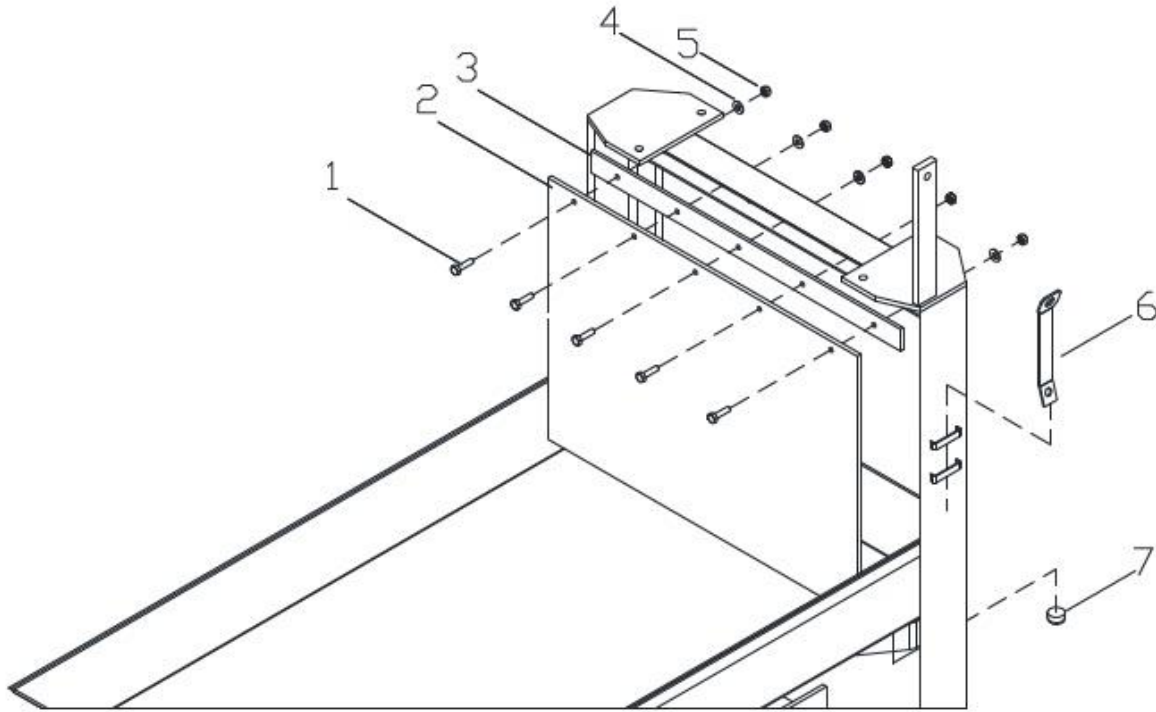

CUTTING TRAY ASSEY

TRAY ASSEY				
ITEM	SKU #	PART #	DESCRIPTION	BBS20
1	TOCD014100		HEX BOLT 1/4 X 1" NC	5
2	0414HN01CA		BBS20 SPLASH CURTAIN	1
3	0414SO01CA		BBS20 SPLASH CURTAIN SUPPORT	1
4	RNPX014GAL		PLAIN WASHER 1/4" (GALVANIZED)	5
5	TCCS014GAL	T159	LOCK NUT, 1/4 NC - T159	5
6	0414LA01CA		BBS20 9/16" GUARD BLADE WRENCH	1
7	0414RF01CA	37036704	DRAIN EXPANSION PLUG 2" (37036704)	1