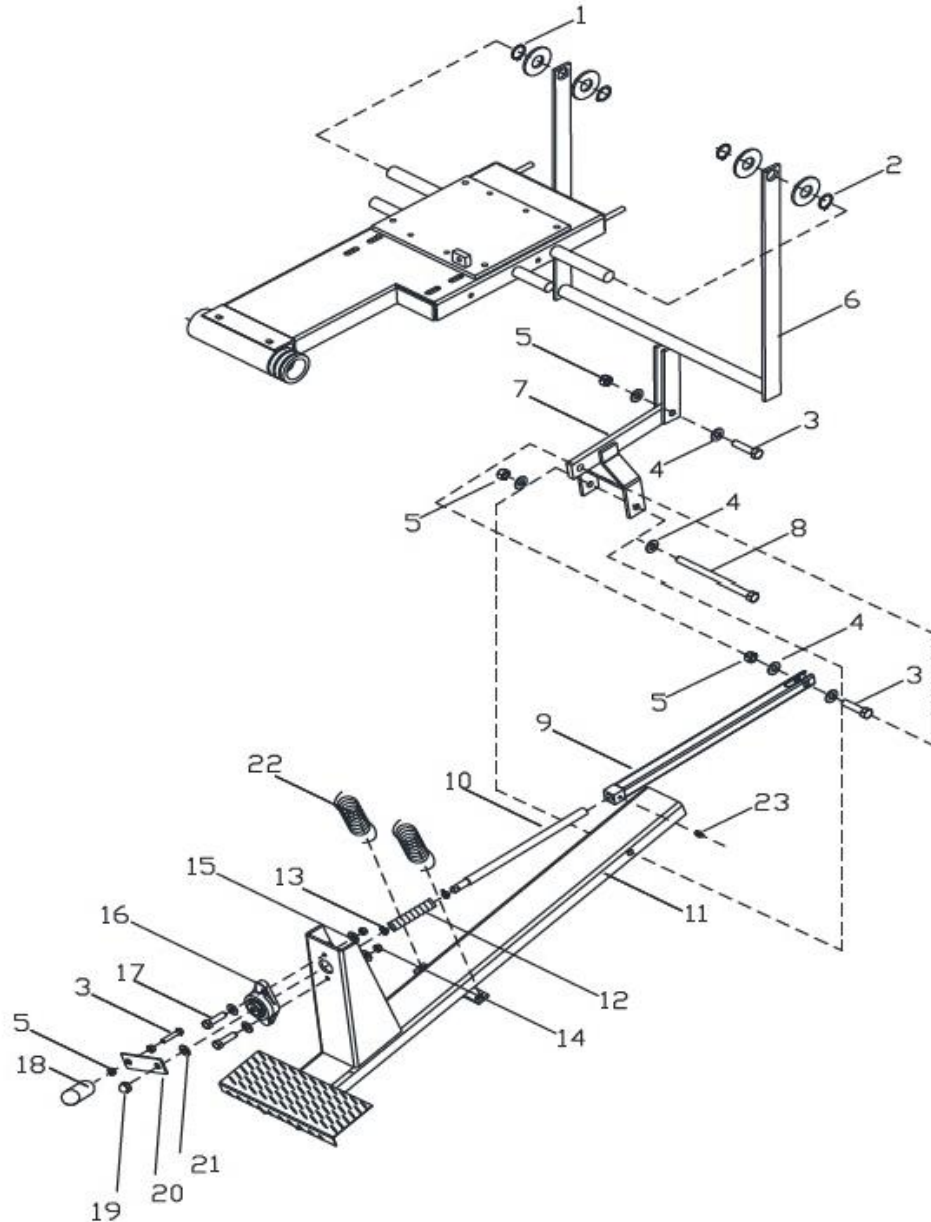

JACKSHAFT ASSEY				
ITEM	SKU #	PART #	DESCRIPTION	BBS20
1	0414BN01JF	04143VX375	BELT-V 3VX375 SPINDLE - 04143VX375	2
2	POCR2581002R	0414CR01JF	JACKSHAFT & 13 HP ENGINE PULLEY 2-5/8" O.D. CAL 1", BBS20 (GASOLINE ONLY)	3
3	0414CH01JF		PILLOW BLOCK, 1"	2
4	OPFR014014		SET SCREW, 1/4"	6
5	0414CC01JF		KEY SQUARE 1/4" X 1-1/4"	3
6	0414CR02JF		BBS20 JACKSHAFT 1" X 15-1/8"	1
7	0414PL01JF		BBS20 SUPPORT PLATE, JACKSHAFT	1
8	0414LA01GB		BBS20 MOUNTING BRACKET, BELT GUARD	1
9	TOCD038100	C138	HEX BOLT 3/8 X 1 - C138	4
10	RNRX038GAL	T113	LOCK WASHER 3/8 T113 - C144 -176230	8
11	RNPX038GAL	T112	PLAIN WASHER 3/8" - T112 - C139 - 174986 - 701032	8
12	TOCD038114	226220	HEX BOLT HD, 3/8 X 1-1/4 HX GR5 - 226220 - 134990	4
13	TOCD038400		HEX BOLT HD, 1/4" X 4"	2
14	TCCS038GAL	T114	HEX LOCK NUT 3/8" - 227830 - T114 - C142	2
15	0414BN02JF	3VX250	BELT-V 3VX250 DRIVE	2
16	0414LA02GB		BELT GUARD MOUNT	1

STEP PEDAL ASSEY