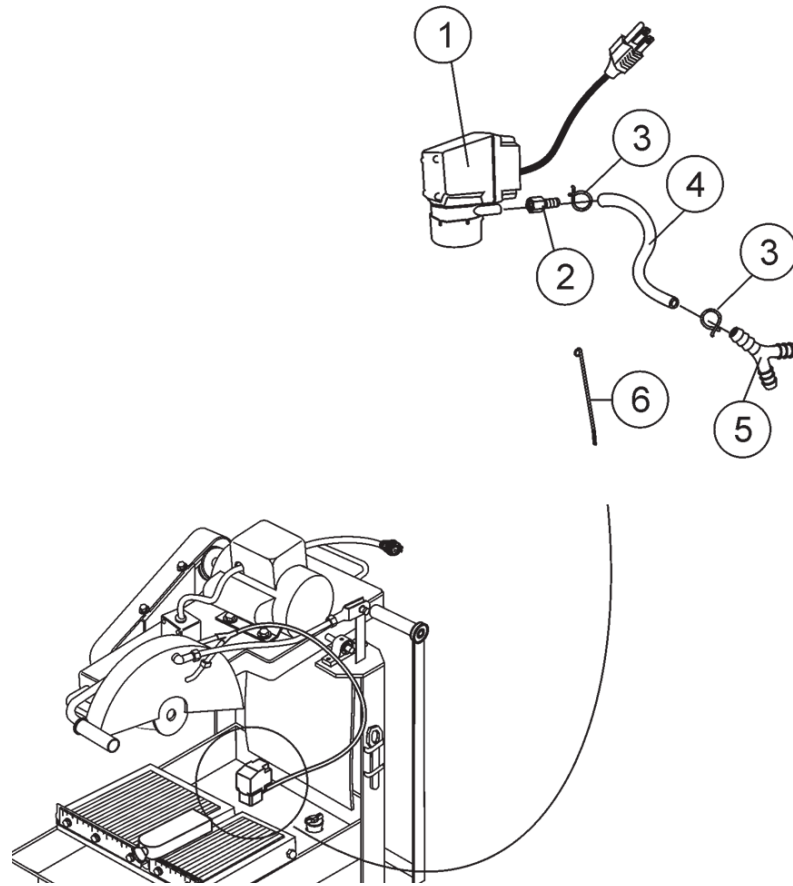

WATER PUMP (ELECTRIC MODEL) ASSEY

MOTOR WATER PUMP ASSEY				
ITEM	SKU #	PART #	DESCRIPTION	BBS20
1	518200		BBS20E (ELECTRIC ONLY) WATER PUMP KIT - 518200	1
2		26077-001	FITTING, BRASS 6 BARB 1/4FP	1
3		12694-001	HOSE CLAMP	2
4		23867-006	4FT TUBING, VINYL 5/16	1
5		14233-002	Y-FITTING	1
6		1662	TIE, CABLE 10"	1