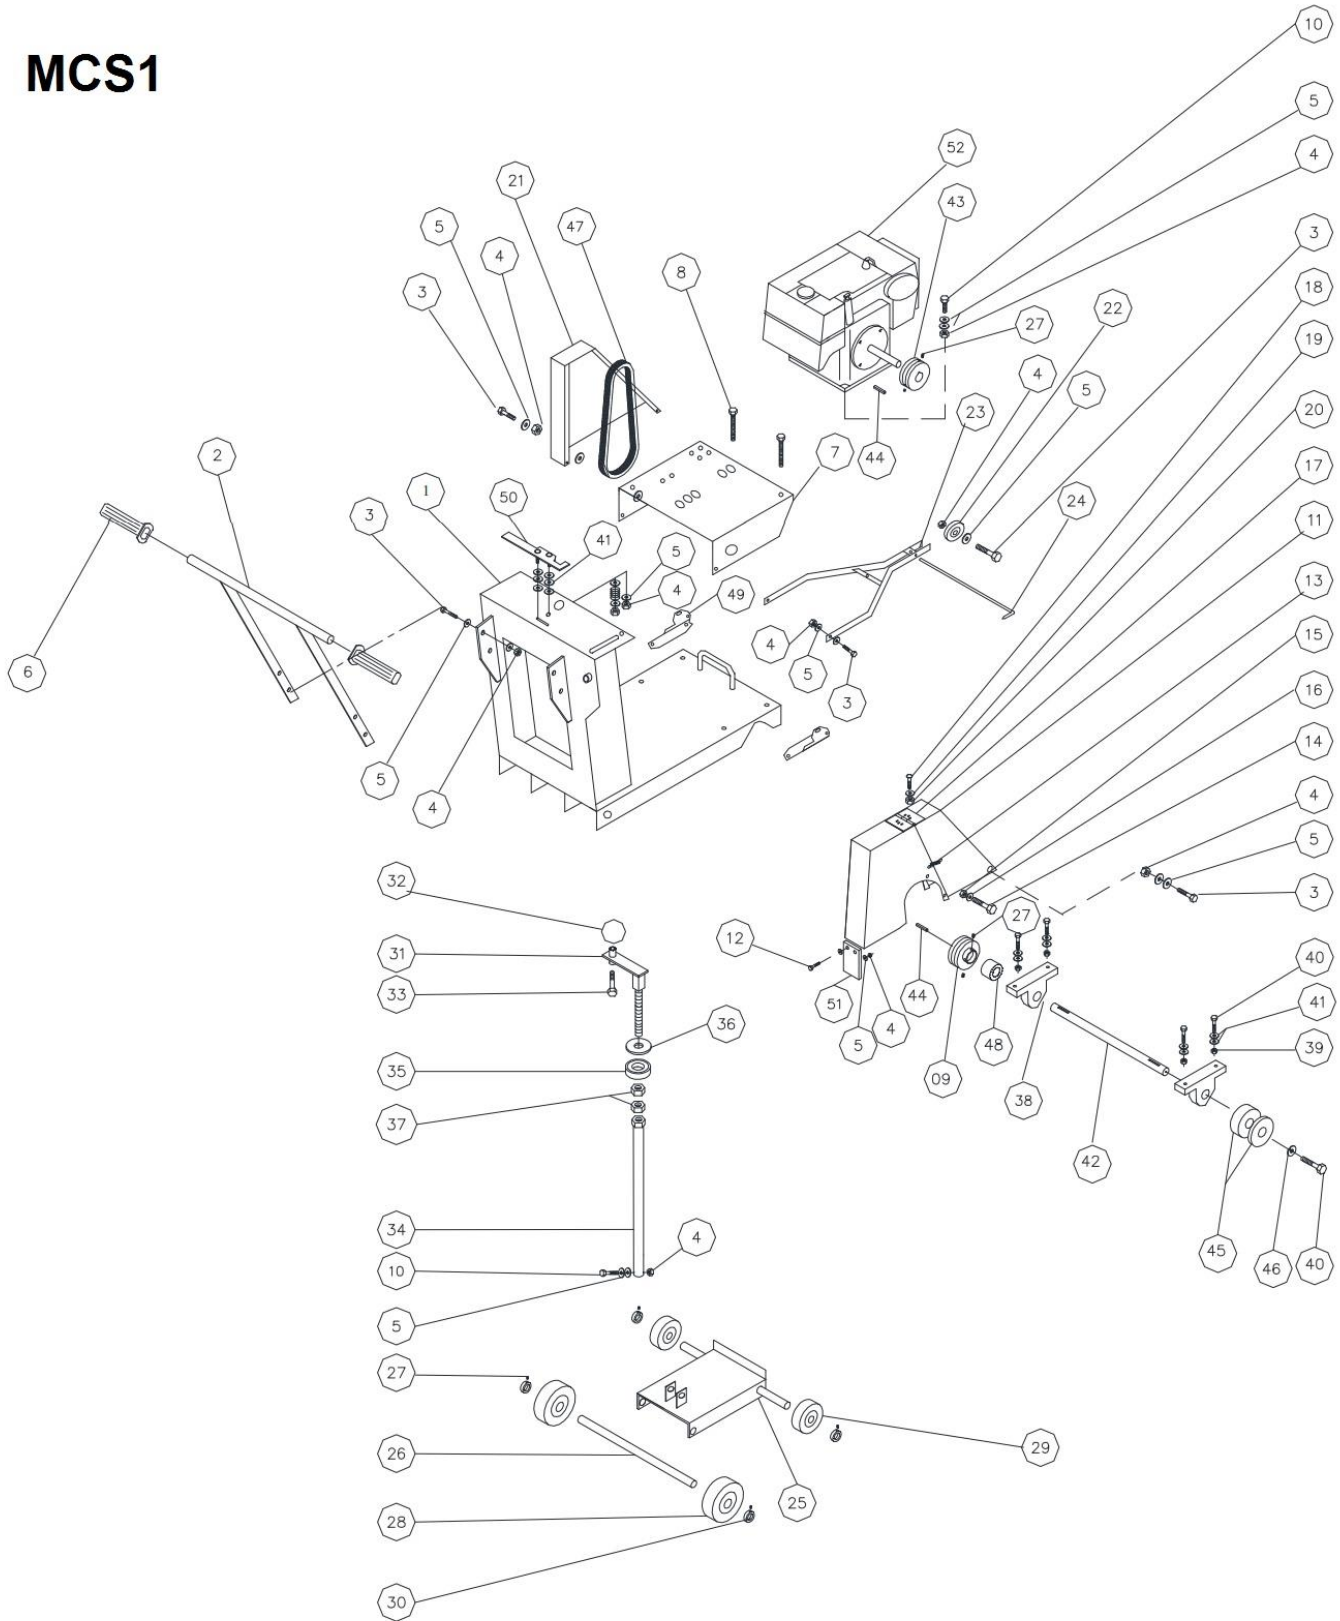

MCS1

ITEM	SKU #	PART #	DESCRIPTION	MCS1
1	0405CO01CH	460032-01	MCS1 FRAME - 460032-01	1
2	0406CO01MA	46041-01	MSM/MCS1 HANDLE BAR - 46041-01	1
3	TOCD038114	N/A	HEX BOLT HD, 3/8 X 1-1/4 HX GR5 - 226220 - 134990	10
4	TCCS038GAL	N/A	HEX LOCK NUT 3/8" - 227830 - T114 - C142	19
5	RNPX038GAL	N/A	PLAIN WASHER 3/8" - T112 - C139 - 174986 - 701032	45
6	0000RF01MA	CG0100	ALL SAWS HANDLE GRIPS	2
7	0405CO01BM	46044-01	MCS1 ENGINE MOUNTING BASE - 46044-1	1
8	TOCD038312	T528	HEX BOLT HD, 3/8" X 3-1/2" - T353 - 226275	2
9	POFG3121143R	N/A	PULLEY 3-1/2 CAL 1-1/4 X 3 GROOVES (MSM) (MCS1)	1
10	TOCD038200	T145	HEX BOLT HD, GR5 3/8" X 2" - 226250 - T145- C158	4
11	0405CO01GD	46011	MCS1 BLADE GUARD ASSEY (FIX & HINGED SIDES) - 46011	1
11*	0405CO01GD-1	46011-1	MCS1 BLADE GUARD FRONT PIECE (HINGED ONLY)	1
12	TOCD038100	T116	HEX BOLT 3/8 X 1 - C138 - 226210 - T116	2
13	0405RE01GD	N/A	MCS1 GUARD LOCK SPRING	1
14	TOCD014100	N/A	HEX BOLT 1/4 X 1" NC	2
15	TCCS014GAL	T159	LOCK NUT, 1/4 NC - T159	2
16	RNPX014GAL	N/A	PLAIN WASHER 1/4"	4
17	0405MI02GD	N/A	MCS1 BLADE GUARD HINGED CONNECTING PLATE	1
18	TOCMR036GAL	N/A	BOLT GOUTHEAD 3/16 X 1"	6
19	RNPX036GAL	N/A	PLAIN WASHER 3/16	6
20	TCCS036GAL	N/A	HEX LOCK NUT, 3/16"	6
21	0405CO01GB	46046-01	MCS1 BELT GUARD - 46046-01	1
22	0405MI01GC	N/A	MCS1 BLADE GUIDE	1
23	0405CO01GC	46045-32	MCS1 CUTTING POINTER GUIDE - 46045-32	1
24	0405CR01GC	46049-08	MCS1 POINTER ROD - 46049-08	1
25	0405CO01RD	46037-01	MCS1 UNDERCARRIAGE - 46037-01	1
26	0405CR01RD	46037-09	MCS1 REAR AXLE - 46037-09	1
27	OPFR056056	N/A	SET SCREW, 5/16 X 5/16	8
28	0000RD08RD	46031-44	8" X 2" REAR WHEEL (MCS1) - 46031-44	2
29	0000RD04RD	40015-33	4" X 2" FRONT WHEEL FOR MSM/MCS/JCS - EEO040 - 40015-33	2
*	ASK FOR #	40015-48	3/4" BEARING REPLACEMENT FOR 4" & 8" WHEELS	2
30	0405CR02RD	46037-14	MCS1 WHEEL BUSHING 3/4" F&R- 46037-14	4
31	0405CO01TE	46035-06	MCS1 RAISE SCREW HANDLE (CRANK) - 46035-06	1
32	MS0400	238202	ALL SAWS CRANK BALL KNOB - 238202	1
33	TOCD012212	T104	HEX BOLT HD 1/2" X 2-1/2" - T104 - C146 - 226690	1
34	0405CO02TE	46035-01	MCS1 DEPTH SCREW TUBE - 46035-01	1
35	0000BA0602	BE0500	TRUST BEARING 602 (CRANK)	1
36	RNPX034GAL	T108	PLAIN WASHER 3/4" X 1-1/2 - 174996 - T108 - 248277	1
37	TCCN034MAQ	46035-18	MSM/MCS1 ACME HEX NUT 3/4" (CRANK) - 46035-18	1
38	00CHPI2114	BE0350	1-1/4" PILLOW BLOCK W/ BEARING - BE0350	2
39	TCCS012GAL	T106	HEX LOCK NUT 1/2" - T106 - 227854 - C304	4
40	TOCDR012200	N/A	COUNTER-THREAD BOLT 1/2" X 2"	5
41	RNPX012GAL	T105	PLAIN WASHER 1/2" - T105 - C172 - 174470	4
42	0405CR01CO	N/A	MCS1 BLADE SHAFT	1
43	POFG3121003R	BS0400	PULLEY 3-1/2 CAL 1 X 3 GROOVES (MSM) (JCS)	1
44	0405CC01CO	T147	KEY 1/4 - T147 - 0405CC01CO	2
35	0406CO01CO	40013-03	MSM OUTSIDE BLADE COLLAR (INCLUDES PIN)	1
*	ASK FOR #	46033-07	MSM/MCS1 ALLOY DOWEL PIN FOR COLLAR	1
46	RNRX012GAL	T112	SPRING WASHER 1/2" - C145 - 176250 - T568 - T112	1
47	0000BN3VX315	3VX315	BELT-V 3VX315 MSM/MCS1	3
48	0405CR02FD	N/A	MCS1 ARBOR COLLAR SPACER	1
49	0405LA01GC	40014-13	MCS1 ENGINE BASE BRACKETS - 40014-13	2
50	0405CO01FR	46036-01	LOCK LEVER CRANK - 46036-01	1
51	0405MI01GD	N/A	MSM/MCS1 BLADE GUARD MUD SPASHER	1
52	202014M	N/A	ENGINE HONDA 13 HP GX390UQAE6 WITH CYCLON FILTER	1