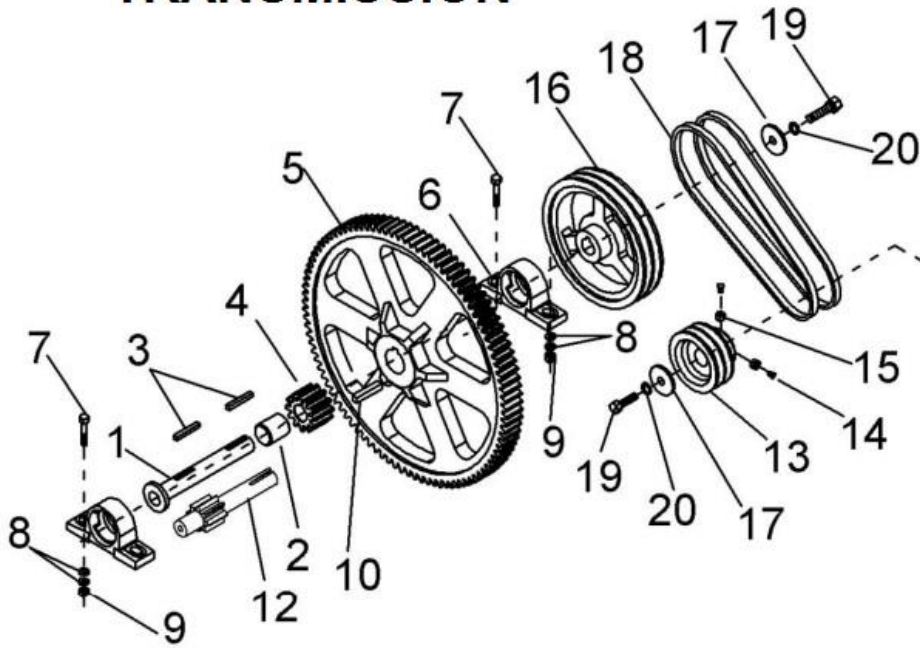

HOOD ASSEMBLY BREAK DOWN

#	SKU #	PART #	DESCRIPTION	MM6P	MM8P
1	0000RF01GA	T158	RUBBER SCREW 1/4" FOR SHROUD - T158 - C159 - 201544	2	2
2	0200CO01GA	T157	SQUARE SHROUD ASSEY W/KILL SWITCH MM6-MM10/MMP - T157	1	1
3	1000KI04GA	T193	ENGINE KILL SWITCH ASSEY RED (WITH HARNESS) 701007 - T193	1	1
3	0200KI01GA	T195-1	ENGINE N.O KILL SWITCH RED (NO HARNESS) - 816769AS - 112500 - T195-1 - 290100	1	1
4	0000RF02GA	T160	SHROUD HOOK ASSEMBLY - T160 - C161 - 701004 - 201543	2	2
5	RNPX038GAL	T112	PLAIN WASHER 3/8" - T112 - C139 - 174986 - 701032 - C140	8	8
6	TCCS038GAL	T114	HEX LOCK NUT 3/8" - 227830 - T114 - C142	4	4
7	TOCD038112	T176	HEX BOLT 3/8" X 1-1/2" - T176 - C141 - 226230	4	4

TRANSMISSION