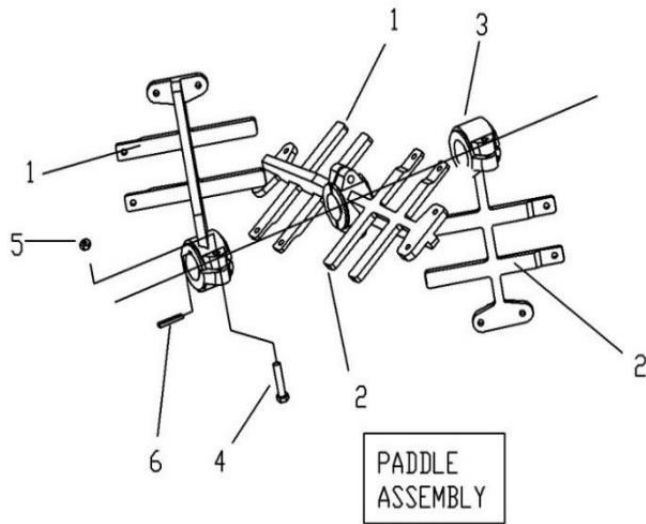

16	0218CO01RJ	T493	GRILL FIXED MM6P/6P - 412095 - T493	1	
16	0225CO01RJ	T494	GRILL FIXED MM8P/8P - 412175 - T495		1
17	TOCT014112	T552	BOLT ALLEN HD, 1/4"X 1-1/2" - T552 - 139790	14	14
18	0218CO02RJ	T553	GRILL HINGED MM6P/6P - 412099 - T553	1	
18	0225CO02RJ	T554	GRILL HINGED MM8P/8P - 412174 - T554		1
19	0218PL01TQ	T555	SHIM, 4S-10S 1/4" THK (R2) - 496000 - T555 (OPTIONAL)	2	2
20	0000GRH045	T102	DRUM BEARING, GREASE FITTING 45 DEG - T102 - 110689	2	2
21	0218LA02TQ	T556	REAR OUTSIDE DRUM CHANNEL MM6P/6P - 412087 - T556	1	
21	0225LA02TQ	T557	REAR OUTSIDE CHANNEL MM8P/8P - 412161 - T577		1
22	0218CR01TQ	T558	PADDLE SHAFT MM6P - T558	1	
22	0225CR02TQ	T559	PADDLE SHAFT MM8P - T559		1
23	0218LA03TQ	T560	REAR INSIDE DRUM CHANNEL FILLER 6P/MM6P - 257686 - T560	1	
23	0225LA03TQ	T561	REAR INSIDE DRUM CHANNEL FILLER MM8P/8P - 496352 - T561		1
24	TOCL038112	T174	CARRIAGE BOLT 3/8" X 1-1/2" GR2 ZP - 117771 - 117771 - T174	12	12
25	TOCL038200	T562	BOLT, CARRIAGE 3/8 X 2 - 701011 - T562	8	8
26	0218PL02TQ	T563	INNER SEAL PLATE 6P/8P - 412184 - T563	2	2
27	0218LA04TQ	T564	FRONT DRUM FILLER PLATE DRILLED 6P/MM6P - 257685 - T564	1	
27	0225LA04TQ	T565	FRONT DRUM FILLER PLATE DRILLED 8P/MM8P - 257685 - T565		1
28	0218PC01TQ	T566	DRUM MM6P / 6PR RAW - T566 - 201447	1	
28	0225PC02TQ	T567	DRUM MM8P - T567 - 201448		1
29	RNRX012GAL	T112	SPING WASHER 1/2" - C145 - 176250 - T568 - T112	4	4
30	0218KI01TQ	T569	DRUM ASSY COMPLETE MM6P - T569	1	
30	0225KI01TQ	T570	DRUM ASSY COMPLETE MM8P - T570		1

PADDLE ASSEMBLY MM8P