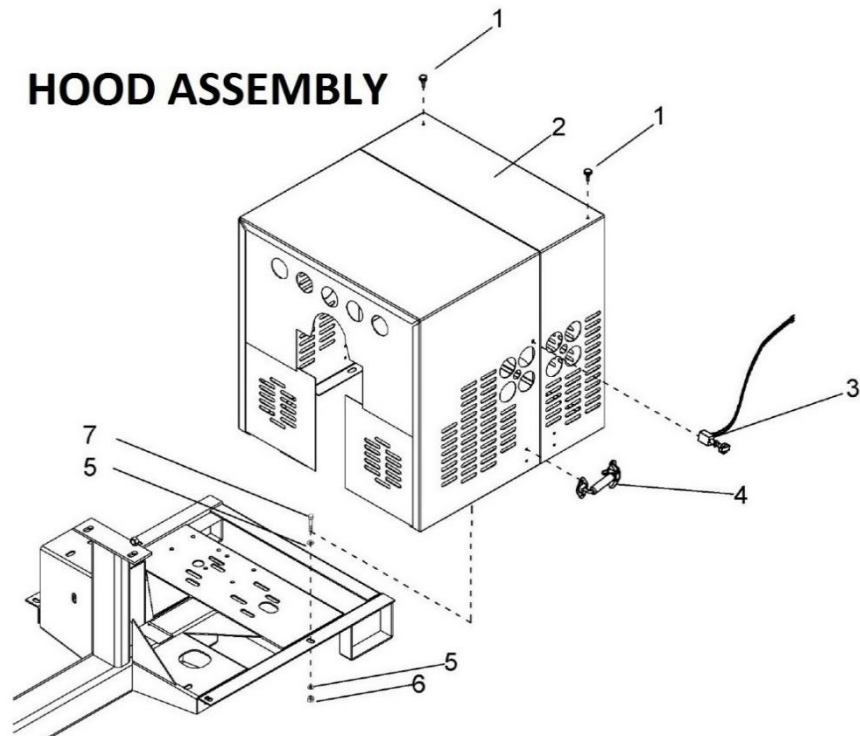

FRAME ASSEMBLY MMP

FRAME ASSEMBLY					
#	SKU #	PART #	DESCRIPTION	MM6P	MM8P
1	0218CO01CH	T499	FRAME MM6P/6PR - 412089 - T499	1	
1	0225CO01CH	T550	FRAME MM8P/8P - 412163 - T550		1
2	CAD3516GAL	T501	5/16 SAFETY CHAIN W/ OVAL SNAPS T501 - 609686 - 701012 - CA03316GAL	1	1
3	0000CO03LZ	T118-V	PINTLE HITCH VERTICAL HOLE - 702069 - T118 - C193	1	1
3	0000CO04LZ	T119-V	2" BALL HITCH VERTICAL HOLE - 702070 - T119	1	1
4	0111SR01LZ	T110	3/6" COTTER PIN CP-85H - SR00036EXT - T110 - 134955	1	1
5*	TCFN034GAL	T124	TOWING HITCH, HEX NUT, 3/4 NF - 701028 - T124 - C179 (OBSOLETE)	1	1
5	TCFN058GAL	T124-1	TOWING HITCH, HEX NUT, 5/8 NF - T124-1 - 701033	1	1
6*	RNRX034GAL	T123	TOWING HITCH, SPRING WASHER 3/4" - 174510 - T123 (OBSOLETE)	1	1
6	RNRX058GAL	T123-1	TOWING HITCH, SPRING WASHER 5/8" - T123-1 - 701032	1	1
7*	TOFD034312	T122	TOWING HITCH, HEX HEAD SCREW 3/4" X 3-1/2" - T122 - C148 - 226272 - 701001 (OBSOLETE)	1	1
7	TOFD058312	T122-1	TOWING HITCH, HEX HEAD SCREW 5/8" X 3-1/2" - T122-1 - 701035	1	1
8*	0000CR01LZ	T121	TOWING HITCH, LOCK PIN - T121 - C169 - 496088 - 702078 (OBSOLETE)	1	1
8	TOFD058312-A	T121-1	TOWING HITCH, LOCK PIN - T121-1 - 701031	1	1
9	0000RF01RJ	T166	CONTROL & DUMPING HANDLE GRIPS - 139350 - T166 (ROUND)	1	1
10	0000RF02TQ	T414	ENGAGEMENT HANDLE CHILD HAND GRIP - T414 - 701023	1	1
11	0200CO01CU	T117	ENGAGEMENT CONTROL HANDLE LEVER MM6/MM8 - T117	1	1
12	0200CO01CH	T107	TOWING/DUMPING SPRING LOADED LOCK PIN	1	1
13	00PE038112	T505	CONTROL HANDLE LOCK PIN 3/8 X 1-1/2 - T505	1	1
15	TOCD012134	T189	HEX BOLT HD 1/2" X 1 3/4" - T189 - 226660	7	7
21	TCCS012GAL	T106	HEX LOCK NUT 1/2" - T106 - 227854 - C304	9	9
22	0000RF01CH	T109	TOWING/DUMPING, LOCK PIN SPRING - T109	1	1
23	RNPX034GAL	T108	PLAIN WASHER 3/4" X 1-1/2 - 174996 - T108 - 248277	1	1
28	0200CO03RD	T125-2	STANDARD 46" AXLE MM6-MM12 (NO HUBS) - T125-2	1	1
28	0200CO04RD	T125-3	STANDARD 46" AXLE ASSY MM6-MM12 (INCLUDING HUBS) - T125-3	1	1
29	0200KI03RD	T129-1	WHEEL HUB W/ 1" BRG L44643 & DUST CAP - 702071 - T129 - C135 (NEW STYLE)	2	2
30	0000CO02RD	T137-12	WHEEL & TIRE ASSY 4.8 X 12" - T137-12 - C137- 431063	2	
30	0000CO01RD	T137	WHEEL & TIRE ASSY 165-80 R13" - T137 - 431081 - C136		2
31	0000RF10RD	T136-1	DUST CAP FOR WHEEL HUBS 1.98" (NEW STYLE) - 702087 - T136-1 - 464804	2	2
*	TCMN012GAL	T138	WHEEL LUG NUT 1/2" X 20 - T138	8	8
32	0200CO02CU	T140	IDLER ARM BRACKET - T140 (NO IDLER BEARING)	1	1
33	0200CO04CU	T197	BEARING CLUTCH ASSEY WITH IDLER ARM BRACKET - T197	1	1
34	0200KI01CU	T197-1	BEARING IDLER CLUTCH ASSEMBLY (NO IDLER ARM BRACKET) - T197-1	1	1
35	0000RF01CU	T192	IDLER ARM (CLUTCH) SPRING - T192	1	1