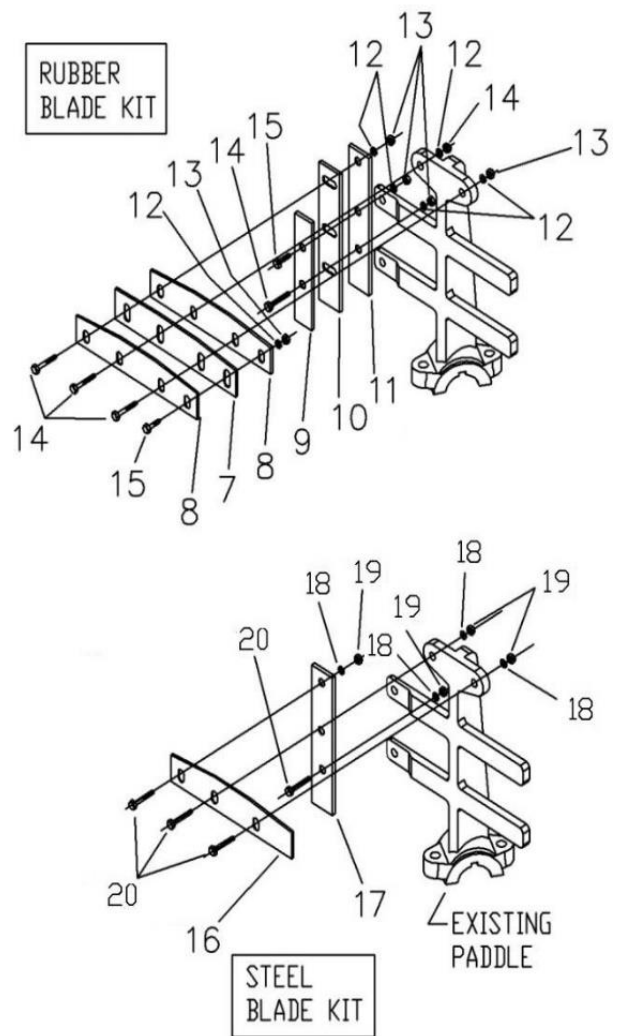

16	0218CO01RJ	T493	GRILL FIXED MM6P/6P - 412095 - T493	1	
16	0225CO01RJ	T494	GRILL FIXED MM8P/8P - 412175 - T495		1
17	TOCT014112	T552	BOLT ALLEN HD, 1/4"X 1-1/2" - T552 - 139790	14	14
18	0218CO02RJ	T553	GRILL HINGED MM6P/6P - 412099 - T553	1	
18	0225CO02RJ	T554	GRILL HINGED MM8P/8P - 412174 - T554		1
19	0218PL01TQ	T555	SHIM, 4S-10S 1/4" THK (R2) - 496000 - T555 (OPTIONAL)	2	2
20	0000GRH045	T102	DRUM BEARING, GREASE FITTING 45 DEG - T102 - 110689	2	2
21	0218LA02TQ	T556	REAR OUTSIDE DRUM CHANNEL MM6P/6P - 412087 - T556	1	
21	0225LA02TQ	T557	REAR OUTSIDE CHANNEL MM8P/8P - 412161 - T577		1
22	0218CR01TQ	T558	PADDLE SHAFT MM6P - T558	1	
22	0225CR02TQ	T559	PADDLE SHAFT MM8P - T559		1
23	0218LA03TQ	T560	REAR INSIDE DRUM CHANNEL FILLER 6P/MM6P - 257686 - T560	1	
23	0225LA03TQ	T561	REAR INSIDE DRUM CHANNEL FILLER MM8P/8P - 496352 - T561		1
24	TOCL038112	T174	CARRIAGE BOLT 3/8" X 1-1/2" GR2 ZP - 117771 - 117771 - T174	12	12
25	TOCL038200	T562	BOLT, CARRIAGE 3/8 X 2 - 701011 - T562	8	8
26	0218PL02TQ	T563	INNER SEAL PLATE 6P/8P - 412184 - T563	2	2
27	0218LA04TQ	T564	FRONT DRUM FILLER PLATE DRILLED 6P/MM6P - 257685 - T564	1	
27	0225LA04TQ	T565	FRONT DRUM FILLER PLATE DRILLED 8P/MM8P - 257685 - T565		1
28	0218PC01TQ	T566	DRUM MM6P / 6PR RAW - T566 - 201447	1	
28	0225PC02TQ	T567	DRUM MM8P - T567 - 201448		1
29	RNRX012GAL	T112	SPING WASHER 1/2" - C145 - 176250 - T568 - T112	4	4
30	0218KI01TQ	T569	DRUM ASSY COMPLETE MM6P - T569	1	
30	0225KI01TQ	T570	DRUM ASSY COMPLETE MM8P - T570		1

PADDLE ASSEMBLY MM8P