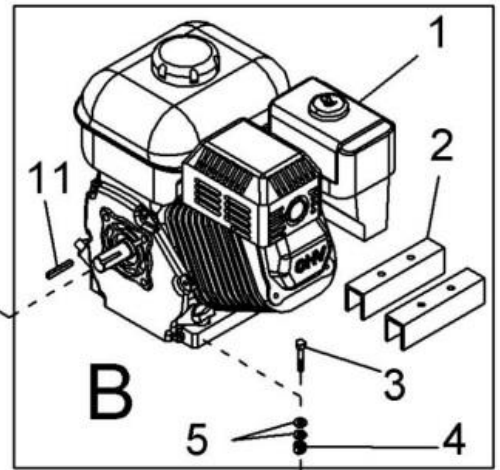

ENGINE

TRANSM. ASSEY BREAK DOWN

#	SKU #	PART #	DESCRIPTION	MM6P	MM8P
1	0200CR01TR	T146	TRANSMISSION SHAFT 1" X 7-1/4" - T146	1	1
2	0200TU01TR	T205	TRANSMISSION BUSHING 1" X 1-5/8" MM6- MM10 - T205	1	1
3	0200CC03TR	T202	KEY 1/4" X 1-7/8" - T202 - 432340	2	2
3	0170CC01MO	T483	KEY 1/4 X 1-1/4 - 701027 - C152 - T483 - 0000CU01TR	2	2
4	0200CR04TR	T149	12 TH TRANSMISSION PINION 2-3/8" X 2 1/2" - T149	1	1
5	0200FG02TR	T151	96 TH TRANSMISSION BULL GEAR 14" - T151	1	1
6	00CHPI2100	T150	TRANSMISSION PILLOW BLOCK 1" - T150	2	2
7	TOCD038200	T145	HEX BOLT HD, GR5 3/8" X 2" - 226250 - T145- C158	2	2
8	RNPX038GAL	T112	PLAIN WASHER 3/8" - T112 - C139 - 174986 - 701032 - C140	4	4
9	TCCS038GAL	T114	HEX LOCK NUT 3/8" - 227830 - T114 - C142	2	2
10	0200CC01TR	T120	BULL GEAR KEY 3/8" X 2" - T120	1	1
11	0200CU02TR	T147	ENGINE KEY 1/4 FOR 8HP & 13HP - T147	1	1
11	0200CU03TR	T147-1	ENGINE KEY 3/16" FOR 5HP - C514 - T147-1	1	1
12	0200CR03TR	T1002	ELEC TRANSM PINION SHAFT 7-1/4" X 1" W/ 1-1/2" 8TH PINION - T1002	1	1
13	POFG3341002R	T154	PULLEY 3-3/4" CAL 1" X 2 GROOVES (2AK39X1) - 430990 - 702010 - T154	1	1
13	POFG3340342R	T154-1	PULLEY ENGINE, 2AK39 X 3/4" - 407790 - T154-1 - 702025	1	1
13	POFG2120582R	T154-3	PULLEY MOTOR, 2-1/2" X 5/8" 2 GROOVES (2AK2558) - T154-3	1	1
13	POFG2120782R	T1000	PULLEY MOTOR, 2-1/2" CAL 7/8" 2 GROOVES - T1000 - 239365	1	1