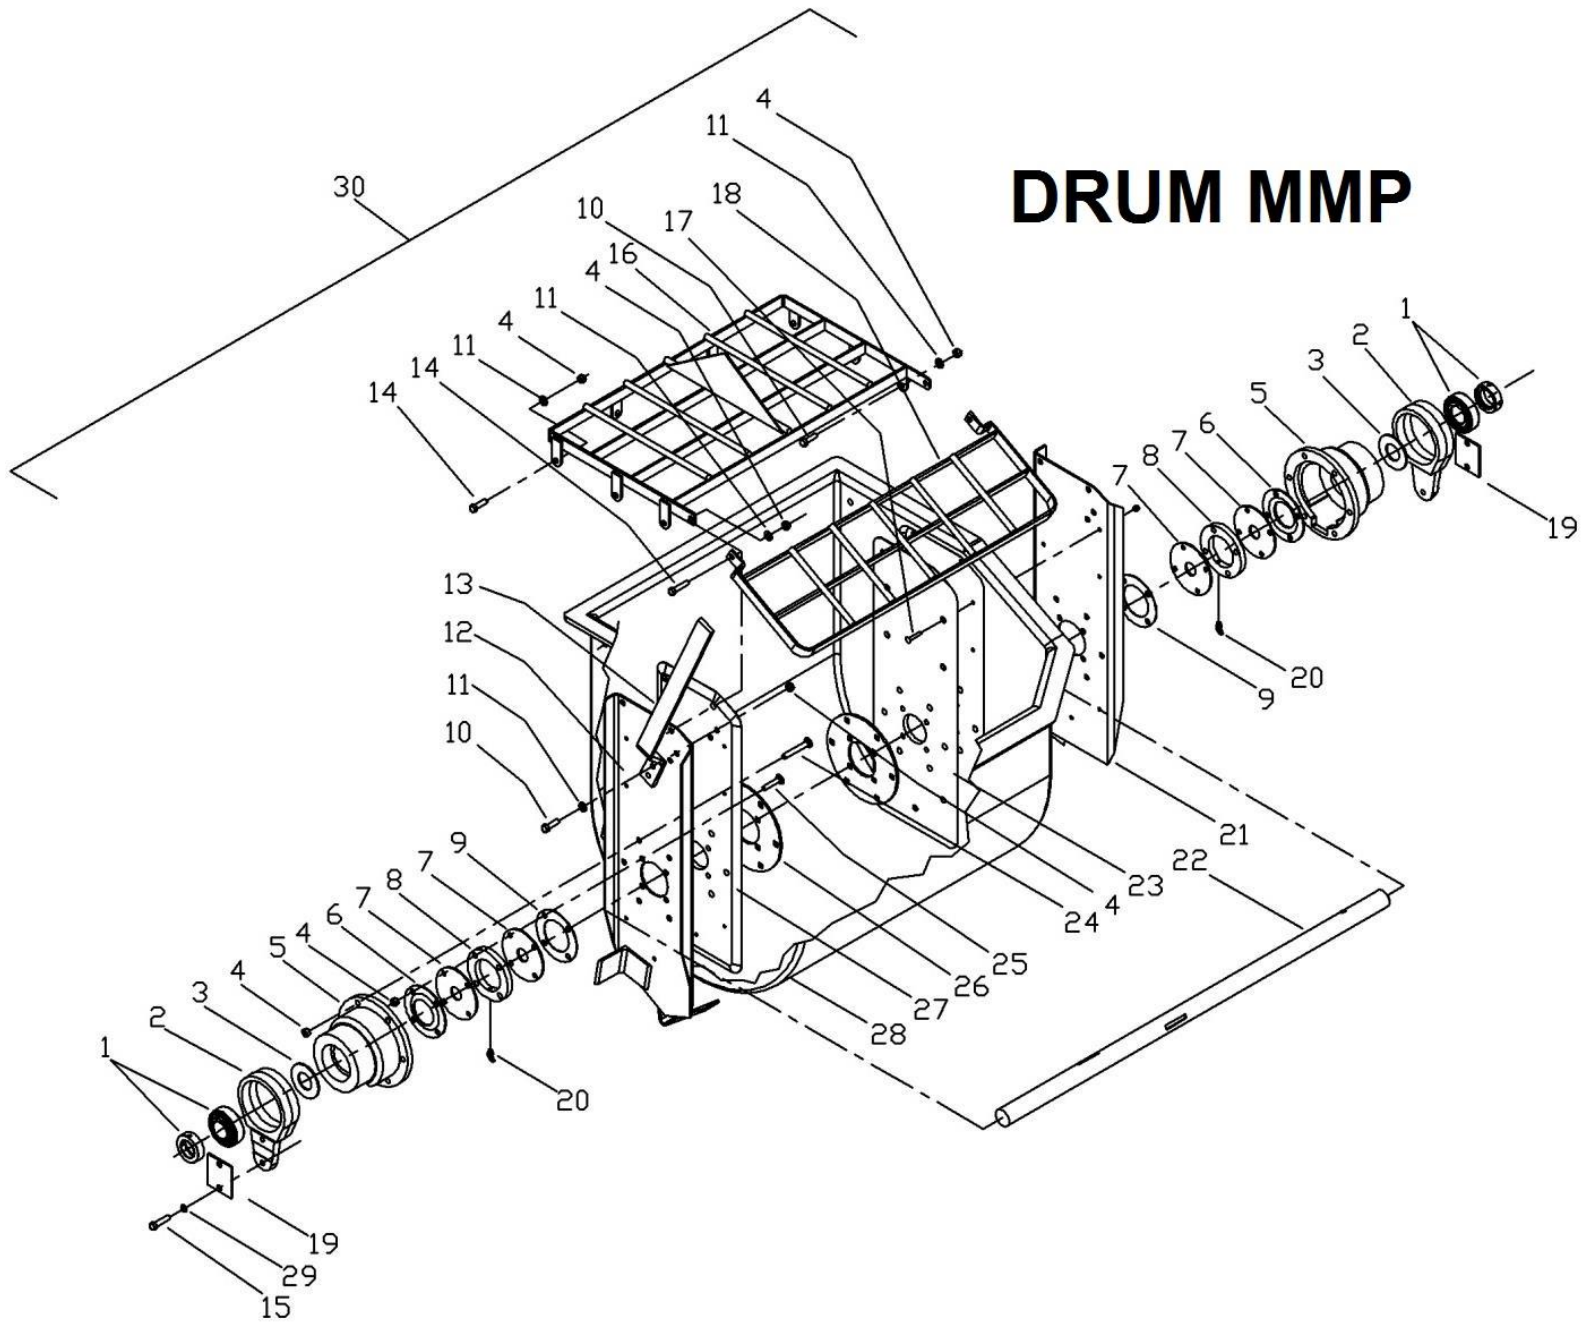

MM8P PARTS BREAKDOWN (LIST PRICE)

DRUM MMP

DRUM ASSEMBLY				MM6P	MM8P
#	SKU #	PART #	DESCRIPTION		
1	0000BA20824	T175	BALL BEARING, 1746208-108 - 110450 - T175 (W/O GRS FITTING)	2	2
2	0200CH01TQ	T485	DRUM PIVOT 4S-S10S / MM8P - T485 - 496070	2	2
3	0200HN01TQ	T486	SEAL FINGER (R2) 3.00 X 1.47 X .13 - T486 - 190854	2	2
4	TCCS038GAL	T114	HEX LOCK NUT 3/8" - 227830 - T114 - C142	30	32
5	0218FG02TQ	T487	DRUM TRUNNION, 4S-10S / MM8P (R3) - T487 - 496080	2	2
6	0218PL03TQ	T488	DRUM SEAL RING, 4S-10S (R4) MM8P - T488 - 496042	2	2
7	0200HN02TQ	T551	DRUM SEAL - 192923 - T551	4	4
8	0218FG01TQ	T489	DRUM SEAL PLATE 4S-10S / MM8P - T489 - 496177	2	2
9	0218AS01TQ	T490	GASKET 4-1/2" DIAM 0.06 THICK 8P/MM8P - T490 - 190751	2	2
10	TOCD038200	T145	HEX BOLT HD, GR5 3/8" X 2" - 226250 - T145 - C158	4	4
11	RNPX038GAL	T112	PLAIN WASHER 3/8" - T112 - C139 - 174986 - 701032 - C140	10	12
12	0218LA01TQ	T491	FRONT OUTSIDE CHANNEL MM6P/6P - 412086 - T491	1	
12	0225LA01TQ	T492	FRONT OUTSIDE CHANNEL MM8P/8P - 412177 - T492		1
13	0200CO01TQ	T168	DRUM DUMPING HANDLE LEVER W/ GRIP 4S-12S/MM8P (R1) - T168 - 496224	1	1
14	TOCD038112	T176	HEX BOLT 3/8" X 1-1/2" - T176 - C141 - 226230	6	6
15	TOCD012112	T595	HEX BOLT HD GR5 1/2" X 1-1/2" - 226650 - C303	4	4