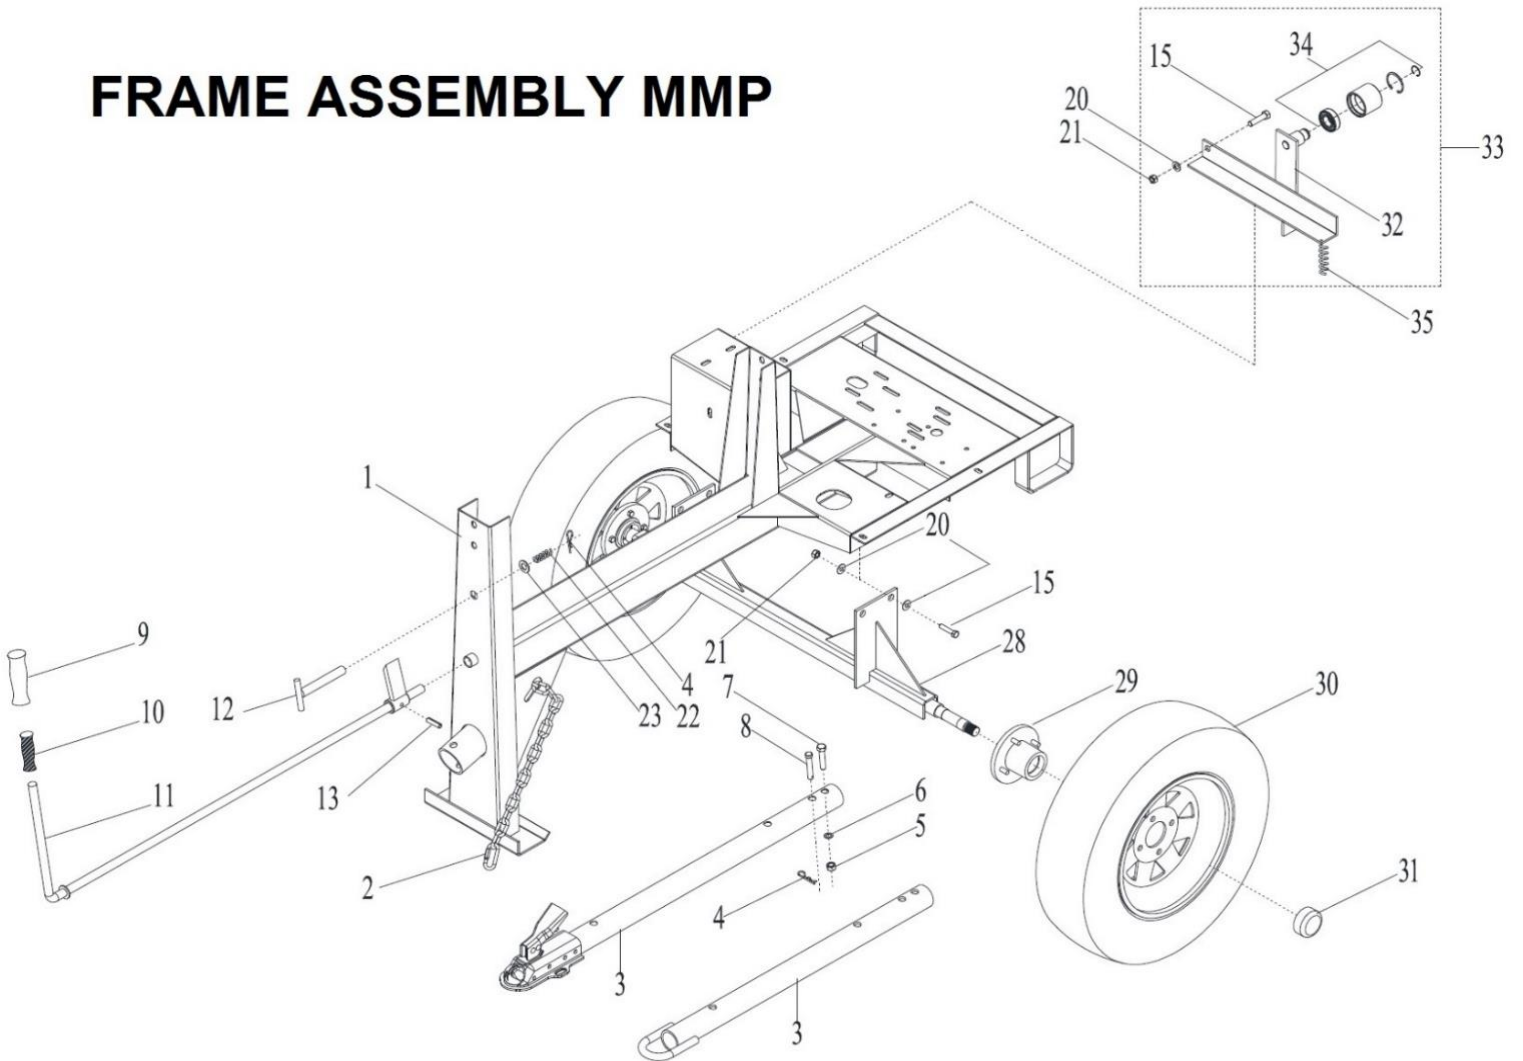

FRAME ASSEMBLY MMP