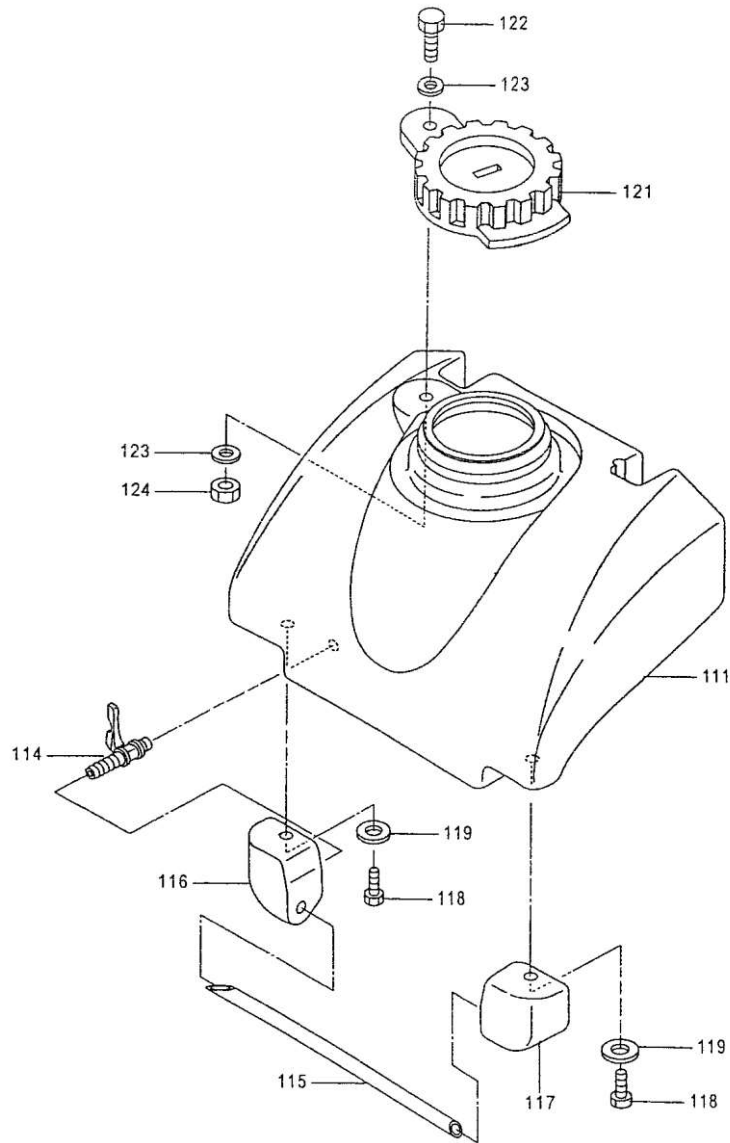

ITEM	PART #	DESCRIPTION ENGLISH	MVP95
111	PC157001	MVP95 WATER TANK	1
114	PC157007	MVP95 WATER TANK COCK	1
115	PC157004	SPRINKLING PIPE	1
116	PC157003	PIPE HOLDER (L)	1
117	157005	PIPE HOLDER (R)	1
118	PC57008-30	BOLT M8 X 30 - GB5783	2
119	PC95008	WASHER8-GB95	5
121	PC157002	CAP WATER TANK	1
122	PC57010-30	BOLT M10 X 30 - GB5783	1
123	PC95010	WASHER10 - GB95	2
124	PC17010	NYLON NUT M10 - GB170	1
132	PC157000	WATER TANK ASSY.	1