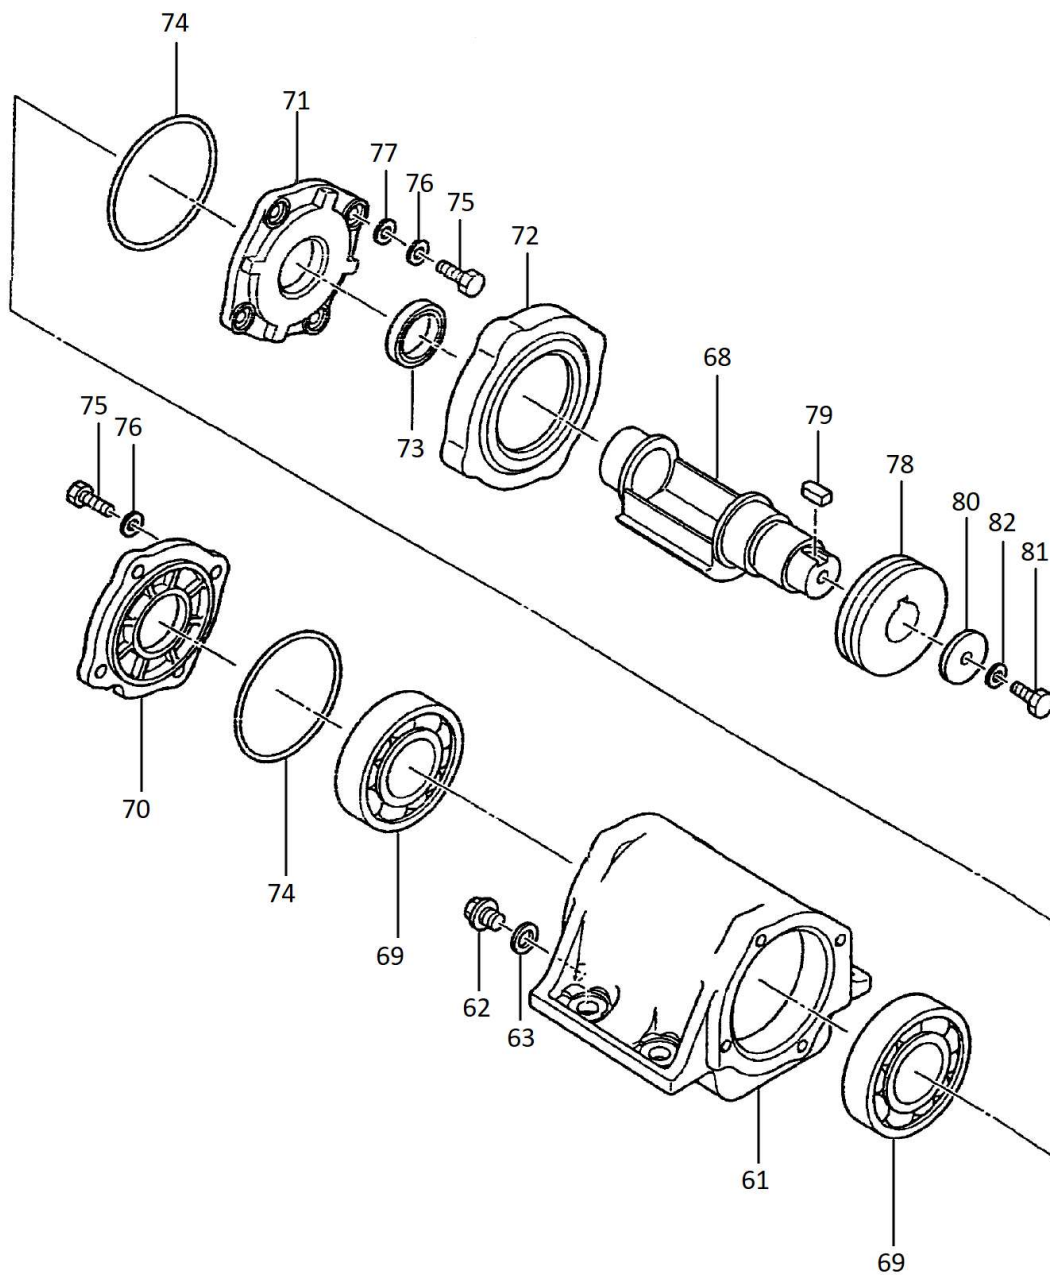

# PLATE COMPACTORS

ITEM	PART #	DESCRIPTION ENGLISH	MVP95
21	PC153001	MVP95 BASE PLATE	1
22	PC154000	MVP95 VIBRATOR ASSY.	1
23	PC153002	MVP95 SHOCK ABSORBER (1)	4
24	PC17010	NUT M10 - GB170	4
25	PC93010	SPRING WASHER 10 - GB93	4
26	PC95010	PLAIN WASHER	4
27	PC95016	WASHER 16 - GB93	4
28	PC93016	SPRING WASHER 16 - GB93	4
29	PC57016	BOLT M16 X 40 - GB5783 - 86	4
31	PC153003	ENGINE MOUNTING PLATE	1
32	PC57010-30	BOLT M10 X 30 - GB5783	4
33	PC93010	SPRING WASHER 10 - GB93	4
35	202002M	HONDA ENGINE GX160	1
36	PC057008-50	BOLT M8 X 50 - GB5783	4
37	PC93008	SPRING WASHER 8 - GB93	4
38	PC95008	WASHER 8 - GB95	4
39	PC153007	ENGINE NUT ( I )	1
40	PC153006	ENGINE NUT ( II )	1
41	PC95006	WASHER 8 - GB95	1
42	PC88006	LOCK NUT M8 - GB889	1
43	PC155001	MVP95 WHEEL KIT (OPTIONAL)	1
44	PC155002	WHEEL (OPTIONAL)	2
45	PC152000	MVP60/MVP95 CLUTCH PULLEY ASSY (19MM)	1
46	PC10005	KEY C5 X 35	1
47	PC152005	MVP60/MVP95 CLUTCH SPACER	1
48	PC93008	SPRING WASHER 8 - GB93	1
49	PC57008-25	BOLT M8 X 25 - GB5783	1
50	PC93008	SPRING WASHER 8 - GB93	1
51	PC11544-2	V-BELT FOR GX160	1
52	PC153004	INSIDE BELT COVER	1
53	PC153005-2	BELT COVER FOR GX160	1
54	PC57008-20	BOLT M8 X 20 - GB5783	1
55	PC93008	SPRING WASHER 8 - GB93	5
56	PC95008	WASHER 8 - GB95	5
57	PC57008-25	BOLT M8 X 25 - GB5783	4
83	PC57006	BOLT M6 X 30	2
84	PC95006	WASHER 6	2
85	PC105001	RUBBER CLIP	1
86	PC61006	NUT M6	2
87	PC155003	RUBBER COLLAR	4
91	PC156004	MVP95 HANDLE	1
92	PC156003	COLLAR	2
93	PC156002	RUBBER	2
94	PC156005	RUBBER MOUNT	2
95	PC96012	WASHER 12 - GB96	2
96	PC57012	BOLT M12 X 65 - GB5780	2
97	PC93012	SPRING WASHER 12 - GB93	2
101	PC155000	GUARD CAGE W/HOOK	1
102	PC57010-25	BOLT M10 X 25 - GB5783	4
103	PC93010	SPRING WASHER 10 - GB93	4
125	PC2004001	MVP60/MVP95 THROTTLE CONTROL LEVER (OPTIONAL)	1
126	PC156006-1	MVP95 THROTTLE CONTROL WIRE (OPTIONAL)	1
127	PC2001002-2	MVP95 FIX STRIP (OPTIONAL)	1
128	PC97017	WASHER 10-GB97	2
129	PC93010	SPRING WASHER 10-GB93	2
130	PC57810	BOLT M10X45-GB5783	2
131	PC2001001-2	MVP95 RUBBER PAVING MAT (OPTIONAL)	1