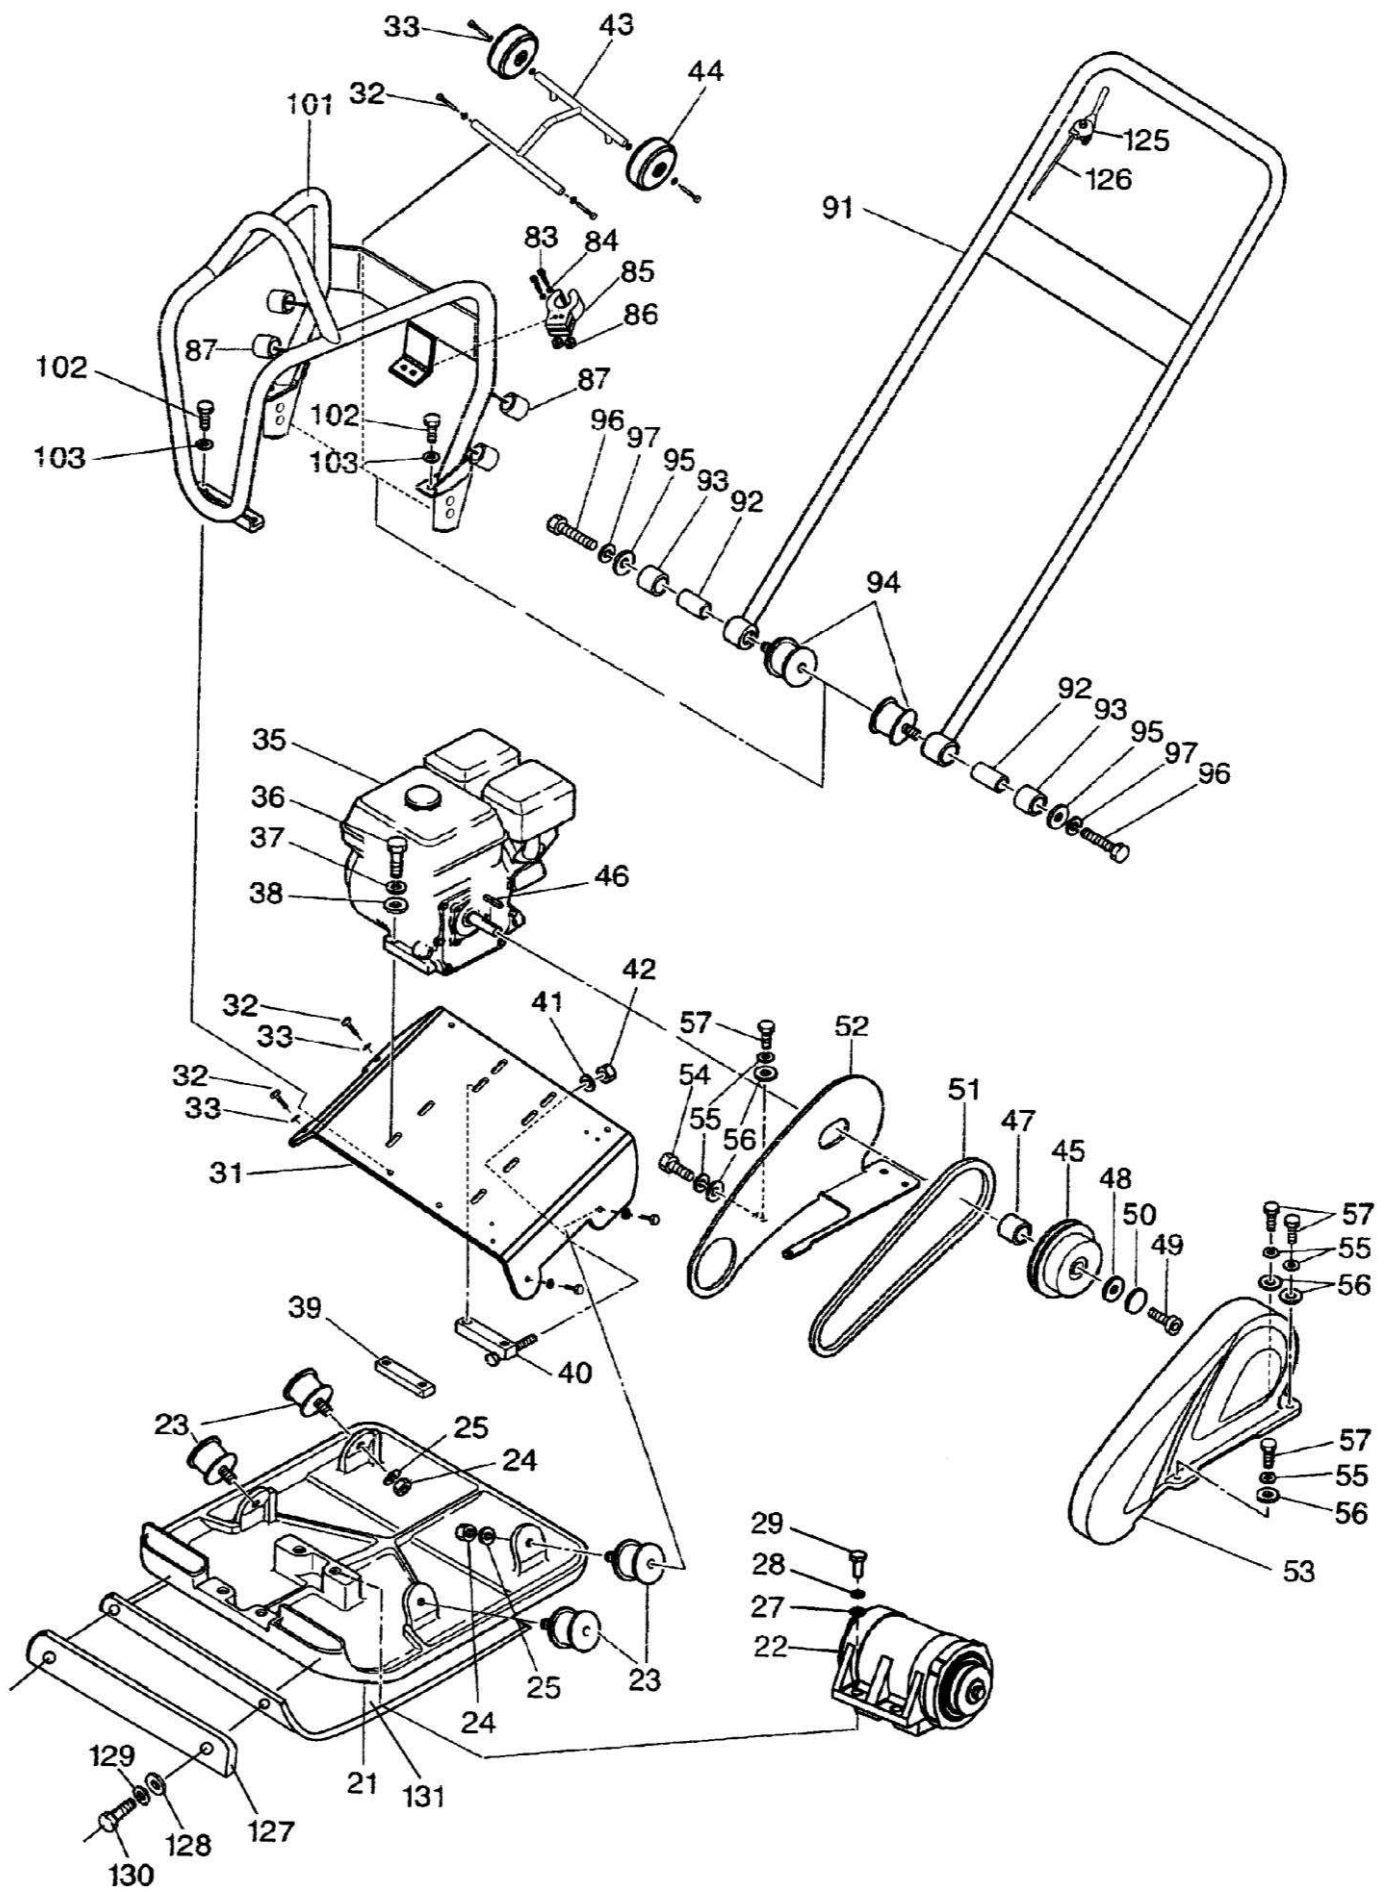

# PLATE COMPACTORS

ITEM	PART #	DESCRIPTION ENGLISH	MVP95
21	PC153001	MVP95 BASE PLATE	1
22	PC154000	MVP95 VIBRATOR ASSY.	1
23	PC153002	MVP95 SHOCK ABSORBER (1)	4
24	PC17010	NUT M10 - GB170	4
25	PC93010	SPRING WASHER 10 - GB93	4
26	PC95010	PLAIN WASHER	4
27	PC95016	WASHER 16 - GB93	4
28	PC93016	SPRING WASHER 16 - GB93	4
29	PC57016	BOLT M16 X 40 - GB5783 - 86	4
31	PC153003	ENGINE MOUNTING PLATE	1
32	PC57010-30	BOLT M10 X 30 - GB5783	4
33	PC93010	SPRING WASHER 10 - GB93	4
35	202002M	HONDA ENGINE GX160	1
36	PC057008-50	BOLT M8 X 50 - GB5783	4
37	PC93008	SPRING WASHER 8 - GB93	4
38	PC95008	WASHER 8 - GB95	4
39	PC153007	ENGINE NUT ( I )	1
40	PC153006	ENGINE NUT ( II )	1
41	PC95006	WASHER 8 - GB95	1
42	PC88006	LOCK NUT M8 - GB889	1
43	PC155001	MVP95 WHEEL KIT (OPTIONAL)	1
44	PC155002	WHEEL (OPTIONAL)	2
45	PC152000	MVP60/MVP95 CLUTCH PULLEY ASSY (19MM)	1
46	PC10005	KEY C5 X 35	1
47	PC152005	MVP60/MVP95 CLUTCH SPACER	1
48	PC93008	SPRING WASHER 8 - GB93	1
49	PC57008-25	BOLT M8 X 25 - GB5783	1
50	PC93008	SPRING WASHER 8 - GB93	1
51	PC11544-2	V-BELT FOR GX160	1
52	PC153004	INSIDE BELT COVER	1
53	PC153005-2	BELT COVER FOR GX160	1
54	PC57008-20	BOLT M8 X 20 - GB5783	1
55	PC93008	SPRING WASHER 8 - GB93	5
56	PC95008	WASHER 8 - GB95	5
57	PC57008-25	BOLT M8 X 25 - GB5783	4
83	PC57006	BOLT M6 X 30	2
84	PC95006	WASHER 6	2
85	PC105001	RUBBER CLIP	1
86	PC61006	NUT M6	2
87	PC155003	RUBBER COLLAR	4
91	PC156004	MVP95 HANDLE	1
92	PC156003	COLLAR	2
93	PC156002	RUBBER	2
94	PC156005	RUBBER MOUNT	2
95	PC96012	WASHER 12 - GB96	2
96	PC57012	BOLT M12 X 65 - GB5780	2
97	PC93012	SPRING WASHER 12 - GB93	2
101	PC155000	GUARD CAGE W/HOOK	1
102	PC57010-25	BOLT M10 X 25 - GB5783	4
103	PC93010	SPRING WASHER 10 - GB93	4
125	PC2004001	MVP60/MVP95 THROTTLE CONTROL LEVER (OPTIONAL)	1
126	PC156006-1	MVP95 THROTTLE CONTROL WIRE (OPTIONAL)	1
127	PC2001002-2	MVP95 FIX STRIP (OPTIONAL)	1
128	PC97017	WASHER 10-GB97	2
129	PC93010	SPRING WASHER 10-GB93	2
130	PC57810	BOLT M10X45-GB5783	2
131	PC2001001-2	MVP95 RUBBER PAVING MAT (OPTIONAL)	1