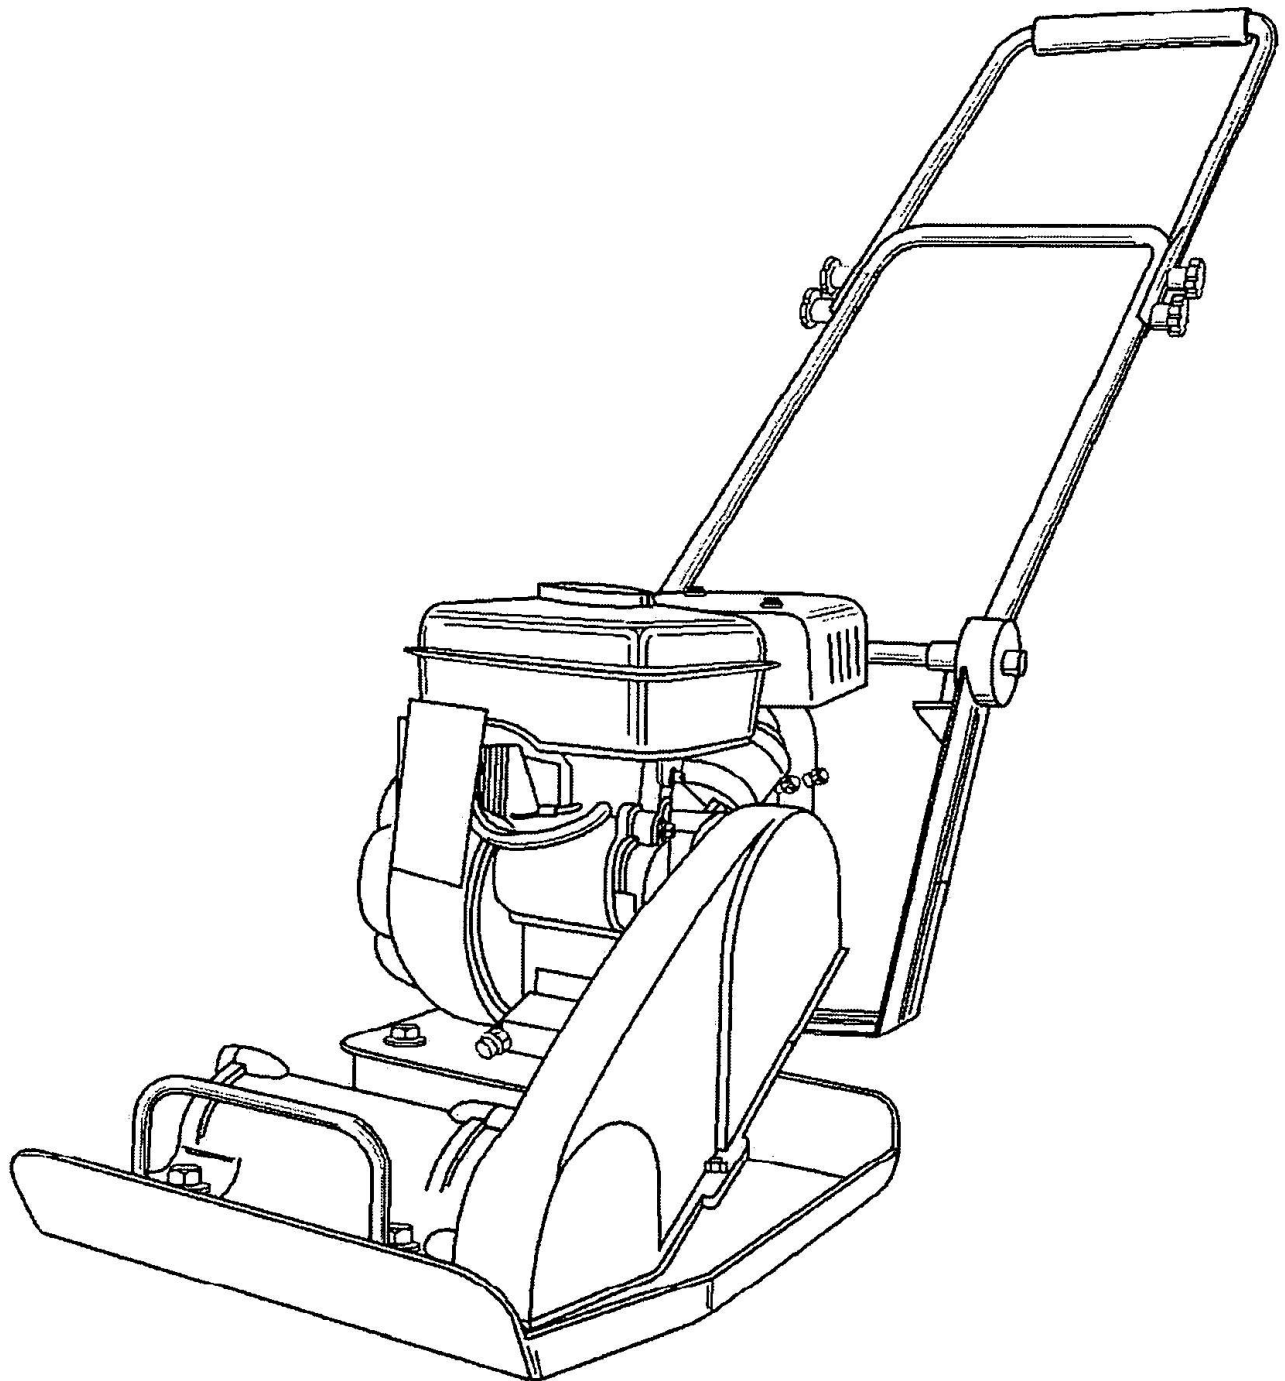

# PLATE COMPACTORS

ITEM	PART #	DESCRIPTION ENGLISH	MVP95
21	PC153001	MVP95 BASE PLATE	1
22	PC154000	MVP95 VIBRATOR ASSY.	1
23	PC153002	MVP95 SHOCK ABSORBER (1)	4
24	PC17010	NUT M10 - GB170	4
25	PC93010	SPRING WASHER 10 - GB93	4
26	PC95010	PLAIN WASHER	4
27	PC95016	WASHER 16 - GB93	4
28	PC93016	SPRING WASHER 16 - GB93	4
29	PC57016	BOLT M16 X 40 - GB5783 - 86	4
31	PC153003	ENGINE MOUNTING PLATE	1
32	PC57010-30	BOLT M10 X 30 - GB5783	4
33	PC93010	SPRING WASHER 10 - GB93	4
35	202002M	HONDA ENGINE GX160	1
36	PC057008-50	BOLT M8 X 50 - GB5783	4
37	PC93008	SPRING WASHER 8 - GB93	4
38	PC95008	WASHER 8 - GB95	4
39	PC153007	ENGINE NUT ( I )	1
40	PC153006	ENGINE NUT ( II )	1
41	PC95006	WASHER 8 - GB95	1
42	PC88006	LOCK NUT M8 - GB889	1
43	PC155001	MVP95 WHEEL KIT (OPTIONAL)	1
44	PC155002	WHEEL (OPTIONAL)	2
45	PC152000	MVP60/MVP95 CLUTCH PULLEY ASSY (19MM)	1
46	PC10005	KEY C5 X 35	1
47	PC152005	MVP60/MVP95 CLUTCH SPACER	1
48	PC93008	SPRING WASHER 8 - GB93	1
49	PC57008-25	BOLT M8 X 25 - GB5783	1
50	PC93008	SPRING WASHER 8 - GB93	1
51	PC11544-2	V-BELT FOR GX160	1
52	PC153004	INSIDE BELT COVER	1
53	PC153005-2	BELT COVER FOR GX160	1
54	PC57008-20	BOLT M8 X 20 - GB5783	1
55	PC93008	SPRING WASHER 8 - GB93	5
56	PC95008	WASHER 8 - GB95	5
57	PC57008-25	BOLT M8 X 25 - GB5783	4
83	PC57006	BOLT M6 X 30	2
84	PC95006	WASHER 6	2
85	PC105001	RUBBER CLIP	1
86	PC61006	NUT M6	2
87	PC155003	RUBBER COLLAR	4
91	PC156004	MVP95 HANDLE	1
92	PC156003	COLLAR	2
93	PC156002	RUBBER	2
94	PC156005	RUBBER MOUNT	2
95	PC96012	WASHER 12 - GB96	2
96	PC57012	BOLT M12 X 65 - GB5780	2
97	PC93012	SPRING WASHER 12 - GB93	2
101	PC155000	GUARD CAGE W/HOOK	1
102	PC57010-25	BOLT M10 X 25 - GB5783	4
103	PC93010	SPRING WASHER 10 - GB93	4
125	PC2004001	MVP60/MVP95 THROTTLE CONTROL LEVER (OPTIONAL)	1
126	PC156006-1	MVP95 THROTTLE CONTROL WIRE (OPTIONAL)	1
127	PC2001002-2	MVP95 FIX STRIP (OPTIONAL)	1
128	PC97017	WASHER 10-GB97	2
129	PC93010	SPRING WASHER 10-GB93	2
130	PC57810	BOLT M10X45-GB5783	2
131	PC2001001-2	MVP95 RUBBER PAVING MAT (OPTIONAL)	1